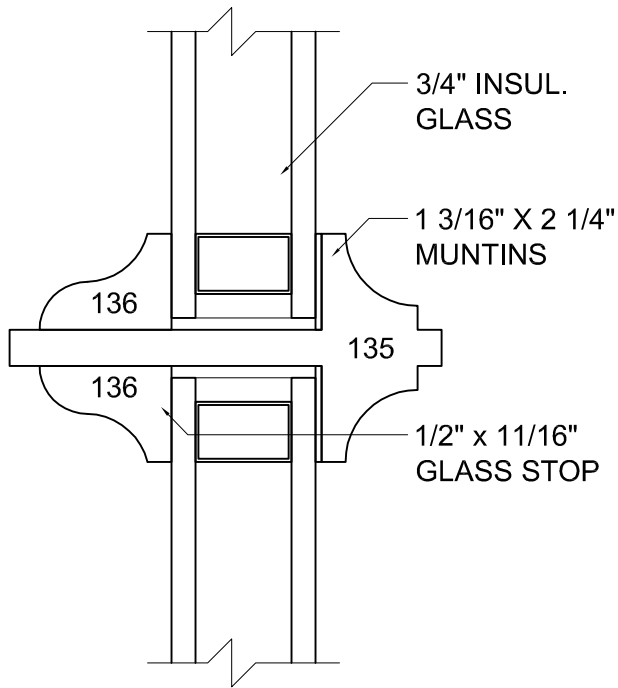

**TRUE
DIVIDED LITE**