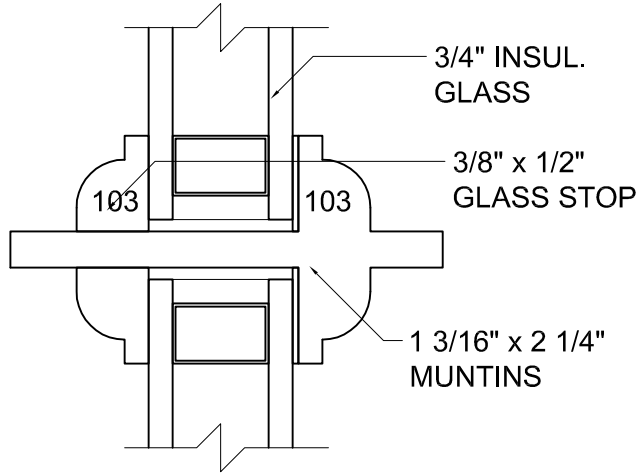

Phone: (800) - 321 - 8199

(585) - 254 - 8191

Fax: (585) - 254 - 1768

**COPE & STICK  
WITH 7° BEVEL**

**1 5/16" TRUE  
DIVIDED LITE**

**1 3/16" TRUE  
DIVIDED LITE**

**SIMULATED  
DIVIDED LITE**

® \* 2003 Rochester Colonial Mfg. Corp.