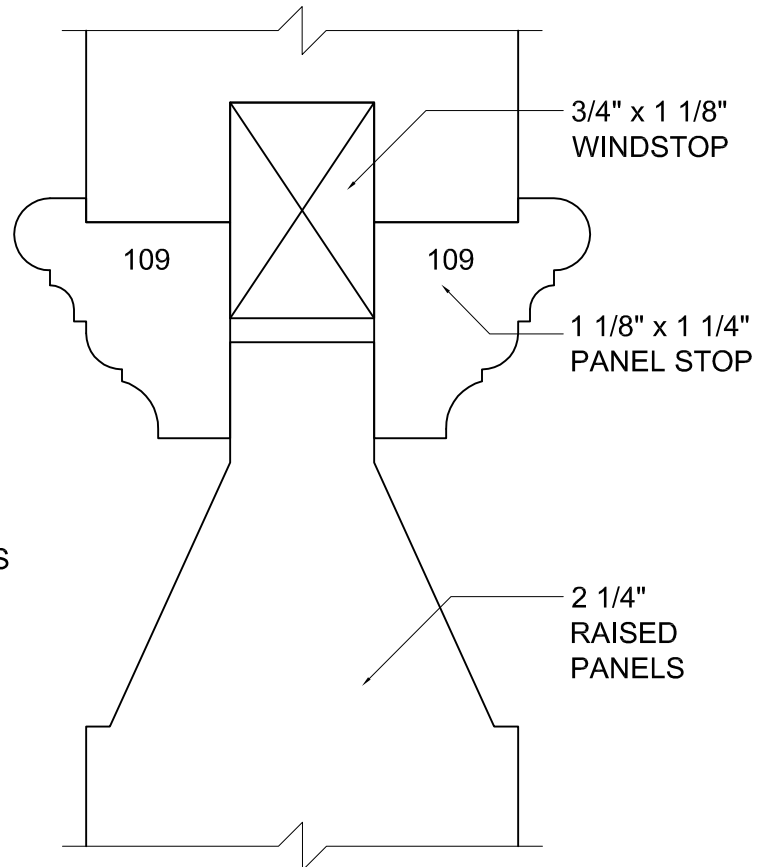

**SIMULATED
DIVIDED LITE**

®* 2003 Rochester Colonial Mfg. Corp.

HEARTWOOD
FINE WINDOWS AND DOORS™
A Division of Rochester Colonial Mfg.
1794 Lyell Ave., Rochester, New York 14606

Phone: (800) - 321 - 8199
(585) - 254 - 8191
Fax: (585) - 254 - 1768

**TIGHT RADIUS
BOLECTION**