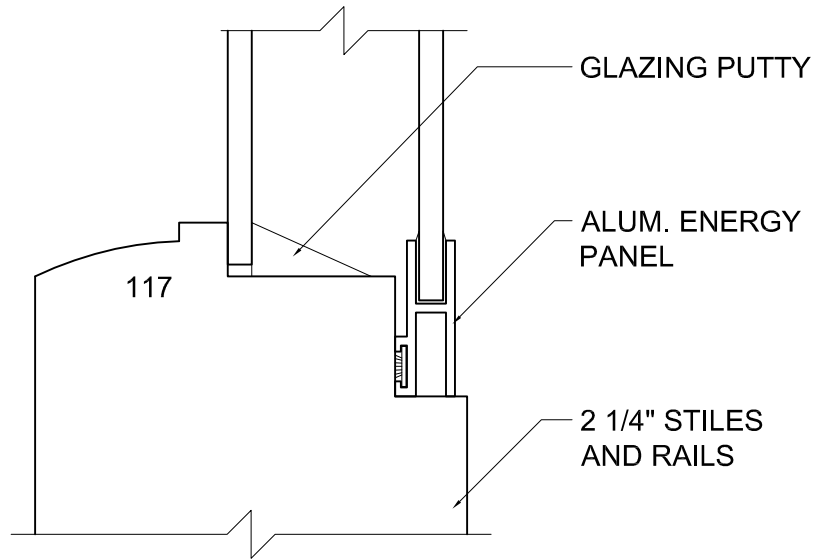

® * 2003 Rochester Colonial Mfg. Corp.

HEARTWOOD
FINE WINDOWS AND DOORS™

A Division of Rochester Colonial Mfg.
1794 Lyell Ave., Rochester, New York 14606

Phone: (800) - 321 - 8199

(585) - 254 - 8191

Fax: (585) - 254 - 1768

**COPE & STICK
"BISHOP" DETAIL**