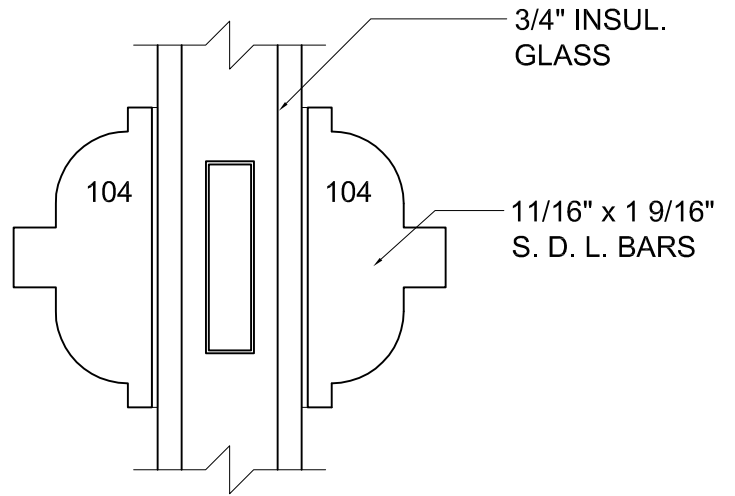

® * 2003 Rochester Colonial Mfg. Corp.

HEARTWOOD
FINE WINDOWS AND DOORS™

A Division of Rochester Colonial Mfg.
1794 Lyell Ave., Rochester, New York 14606

Phone: (800) - 321 - 8199

(585) - 254 - 8191

Fax: (585) - 254 - 1768

**LARGE
COPE & STICK**