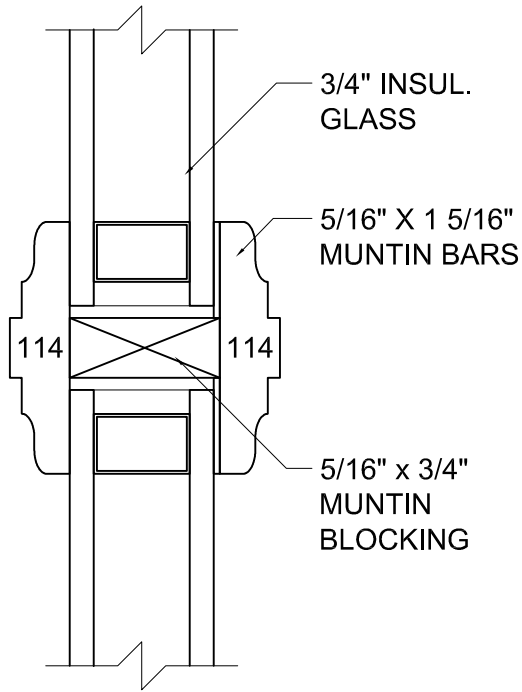

**TRUE
DIVIDED LITE**