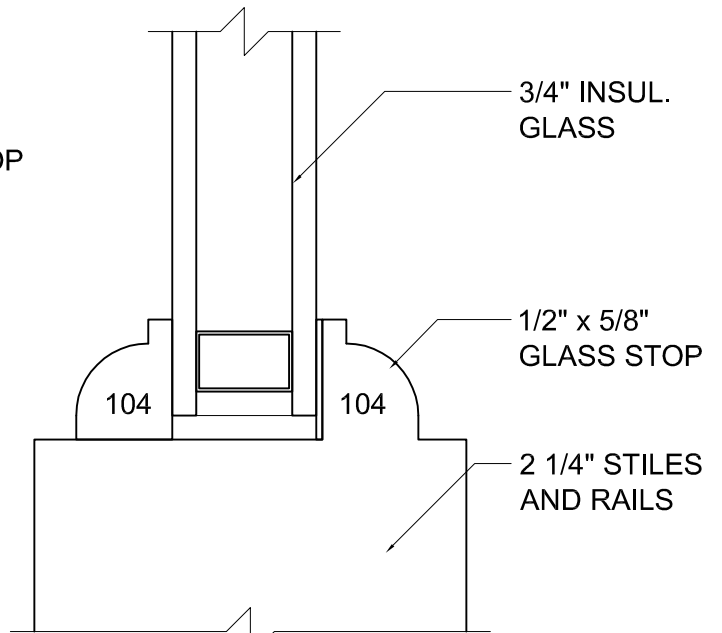

A Division of Rochester Colonial Mfg.  
1794 Lyell Ave., Rochester, New York 14606

Phone: (800) - 321 - 8199

(585) - 254 - 8191

Fax: (585) - 254 - 1768

**PATIO  
COPE & STICK**

**1 5/16" TRUE  
DIVIDED LITE**