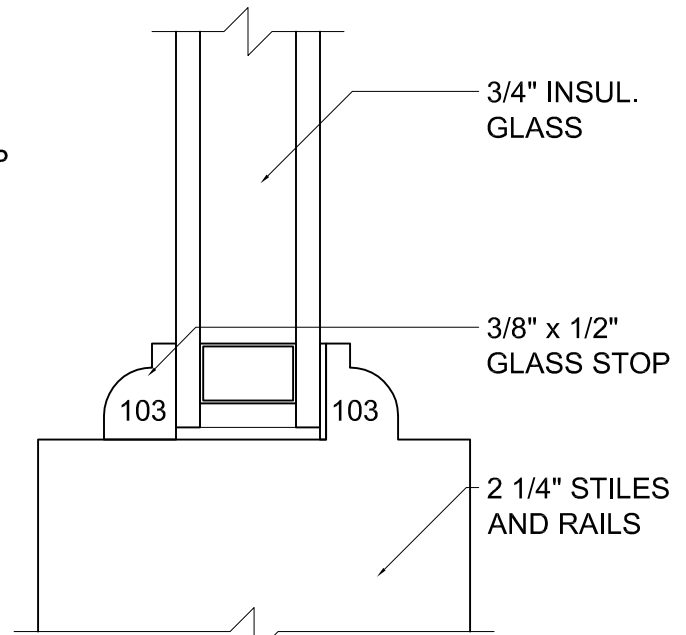

Phone: (800) - 321 - 8199

(585) - 254 - 8191

Fax: (585) - 254 - 1768

**COPE & STICK  
WITH 7° BEVEL**

**1 5/16" TRUE  
DIVIDED LITE**

**1 3/16" TRUE  
DIVIDED LITE**

**SIMULATED  
DIVIDED LITE**

® \* 2003 Rochester Colonial Mfg. Corp.