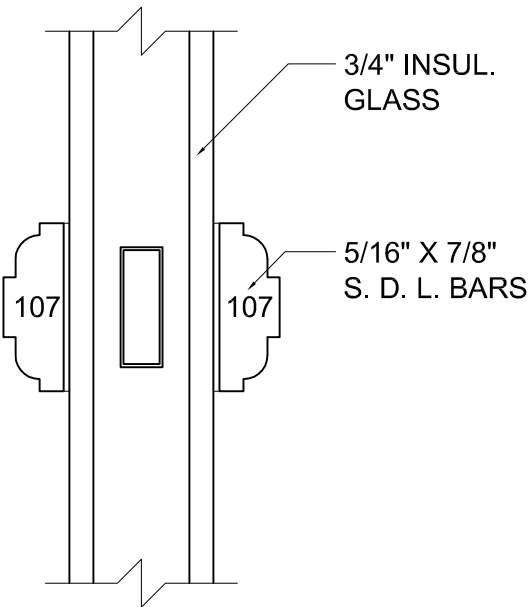

**SIMULATED
DIVIDED LITE**

®* 2003 Rochester Colonial Mfg. Corp.

HEARTWOOD
FINE WINDOWS AND DOORS™

A Division of Rochester Colonial Mfg.
1794 Lyell Ave., Rochester, New York 14606

Phone: (800) - 321 - 8199

(585) - 254 - 8191

Fax: (585) - 254 - 1768

RECESSED