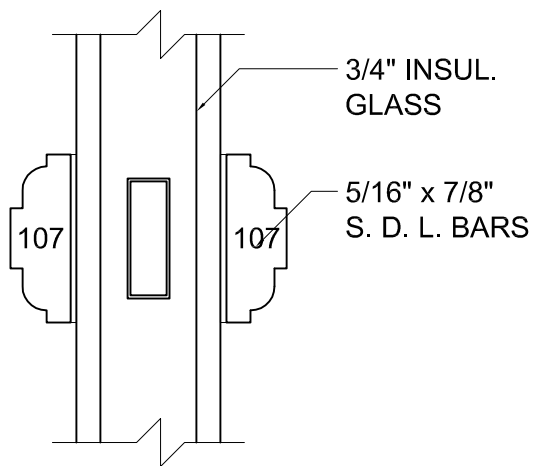

**SIMULATED
DIVIDED LITE**

®* 2003 Rochester Colonial Mfg. Corp.

HEARTWOOD
FINE WINDOWS AND DOORS™

A Division of Rochester Colonial Mfg.
1794 Lyell Ave., Rochester, New York 14606

Phone: (800) - 321 - 8199
(585) - 254 - 8191
Fax: (585) - 254 - 1768

**LARGE
COPE & STICK**