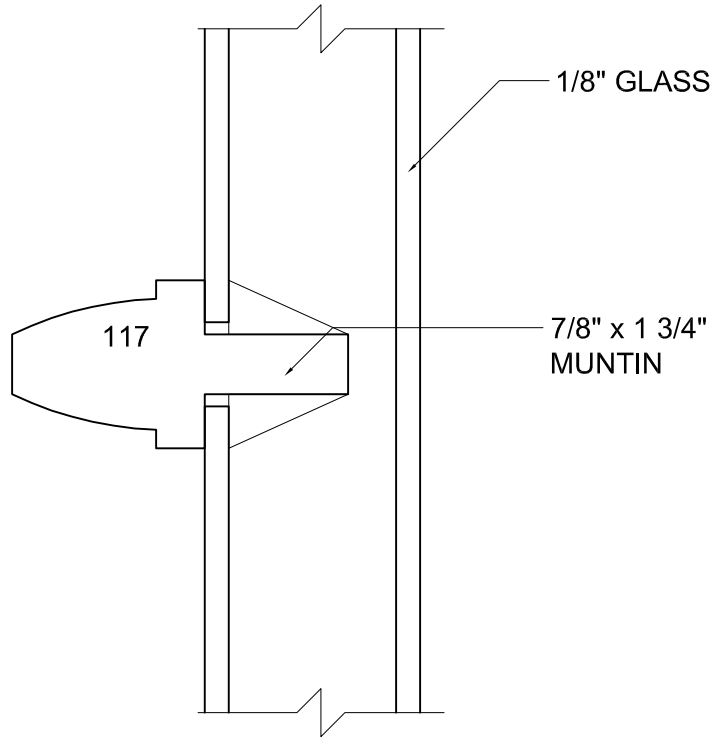

® * 2003 Rochester Colonial Mfg. Corp.

HEARTWOOD
FINE WINDOWS AND DOORS™

A Division of Rochester Colonial Mfg.
1794 Lyell Ave., Rochester, New York 14606

Phone: (800) - 321 - 8199

(585) - 254 - 8191

Fax: (585) - 254 - 1768

**COPE & STICK
"BISHOP" DETAIL**