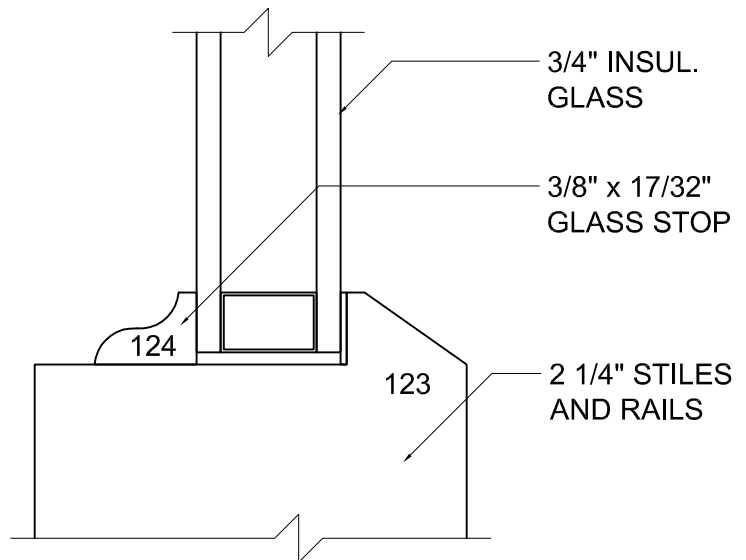

Phone: (800) - 321 - 8199

(585) - 254 - 8191

Fax: (585) - 254 - 1768

**SINGLE GLAZED (LEADED)  
COPE & STICK  
WITH ENERGY PANEL**

**WITH 15/16" MUNTINS**

A Division of Rochester Colonial Mfg.  
1794 Lyell Ave., Rochester, New York 14606