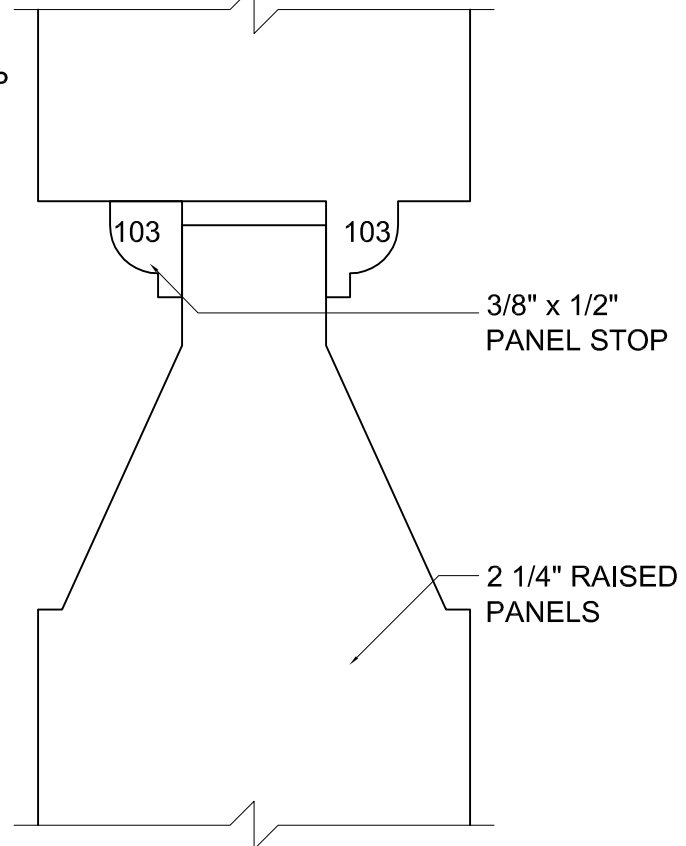

Phone: (800) - 321 - 8199

(585) - 254 - 8191

Fax: (585) - 254 - 1768

**COPE & STICK  
WITH 7° BEVEL**

**1 5/16" TRUE  
DIVIDED LITE**

**1 3/16" TRUE  
DIVIDED LITE**

**SIMULATED  
DIVIDED LITE**

® \* 2003 Rochester Colonial Mfg. Corp.