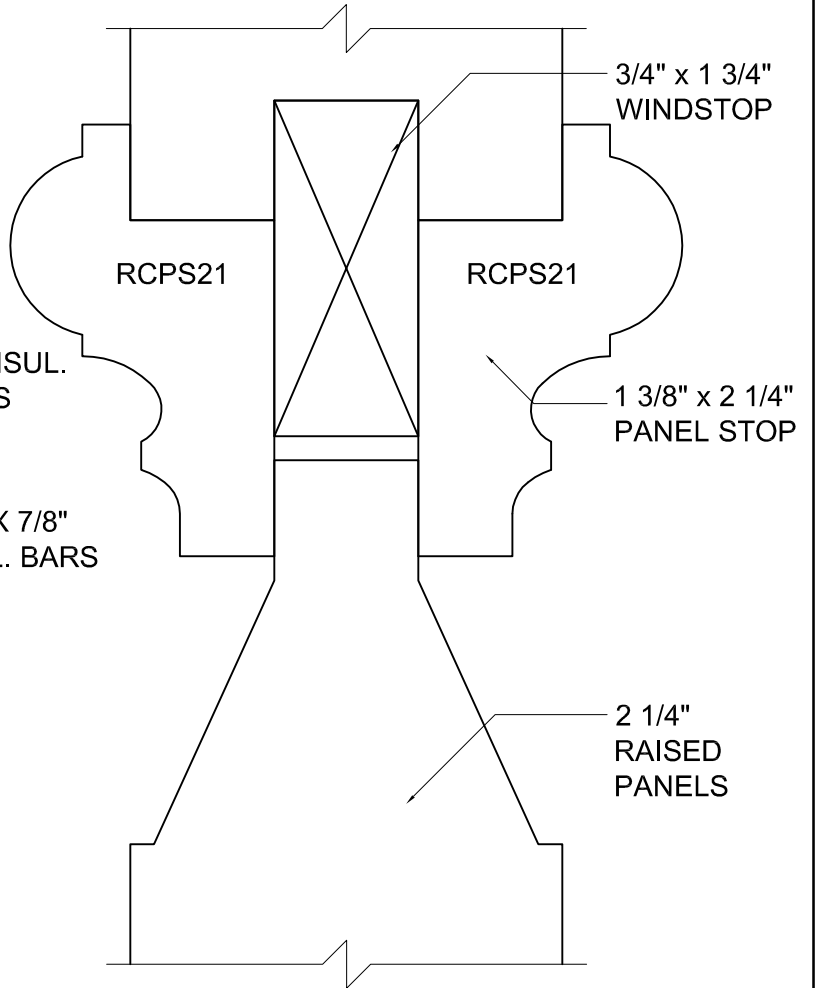

Phone: (800) - 321 - 8199  
(585) - 254 - 8191  
Fax: (585) - 254 - 1768

**LARGE  
RECESSED**

**TRUE  
DIVIDED LITE**

**SIMULATED  
DIVIDED LITE**

® \* 2003 Rochester Colonial Mfg. Corp.

**HEARTWOOD**  
FINE WINDOWS AND DOORS™