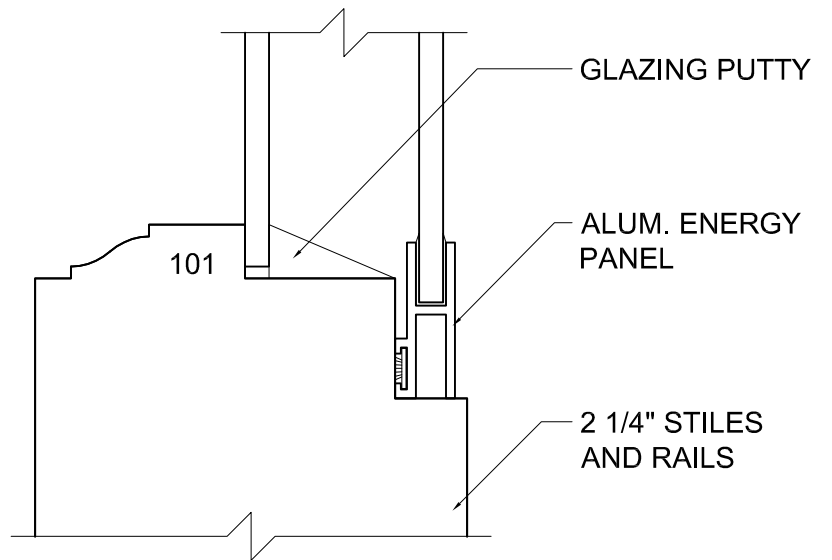

® * 2003 Rochester Colonial Mfg. Corp.

HEARTWOOD
FINE WINDOWS AND DOORS™

A Division of Rochester Colonial Mfg.
1794 Lyell Ave., Rochester, New York 14606

Phone: (800) - 321 - 8199

(585) - 254 - 8191

Fax: (585) - 254 - 1768

**COPE & STICK
HISTORIC**