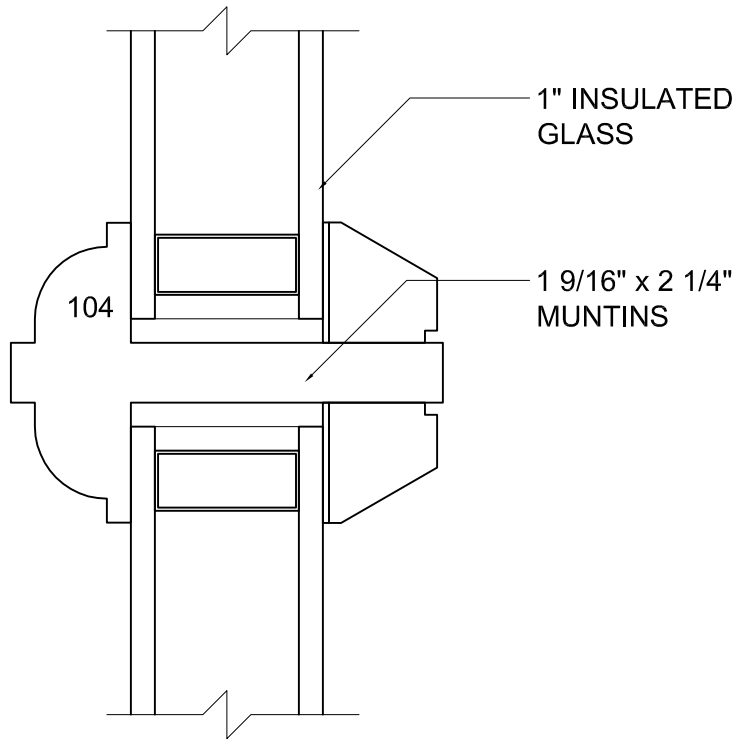

®* 2003 Rochester Colonial Mfg. Corp.

HEARTWOOD
FINE WINDOWS AND DOORS™

A Division of Rochester Colonial Mfg.
1794 Lyell Ave., Rochester, New York 14606

Phone: (800) - 321 - 8199

(585) - 254 - 8191

Fax: (585) - 254 - 1768

**PATIO
COPE & STICK WITH
OPTIONAL GLASS STOP**