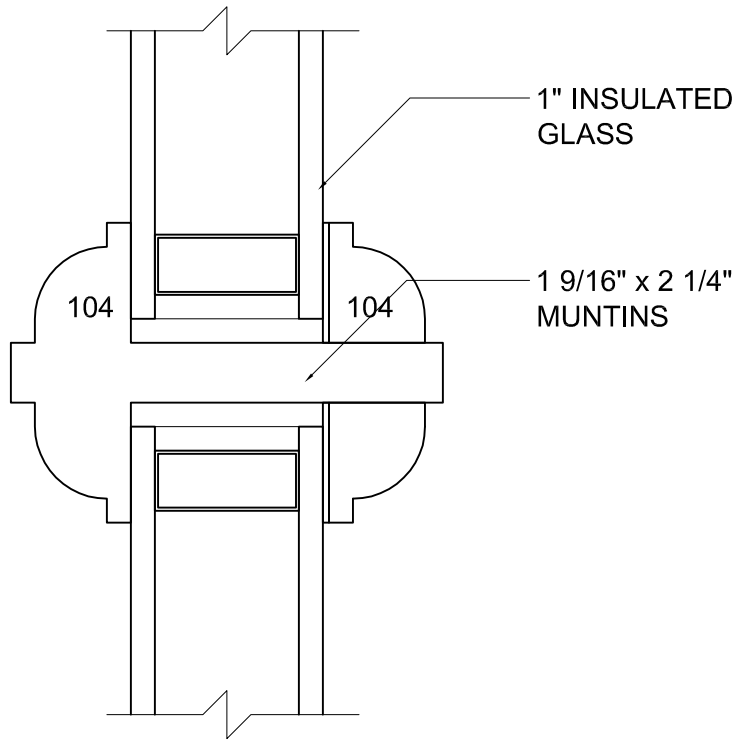

Phone: (800) - 321 - 8199

(585) - 254 - 8191

Fax: (585) - 254 - 1768

**PATIO  
COPE & STICK WITH  
OPTIONAL GLASS STOP**

**WITH 1 7/16"  
MUNTINS**

®\* 2003 Rochester Colonial Mfg. Corp.

**HEARTWOOD**  
FINE WINDOWS AND DOORS™