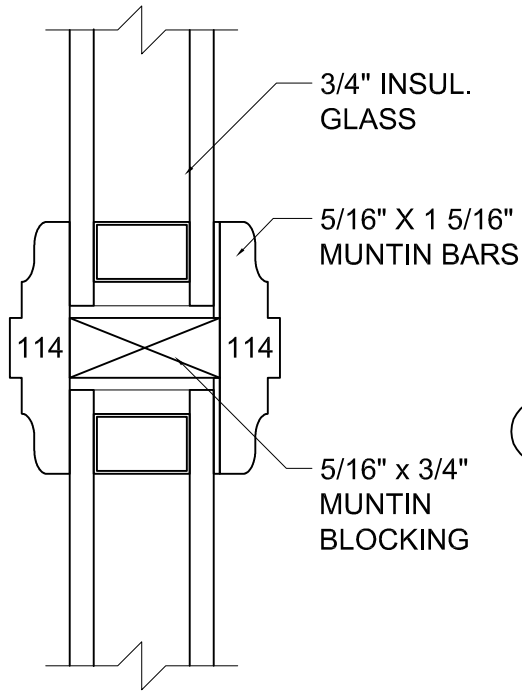

**TRUE
DIVIDED LITE**