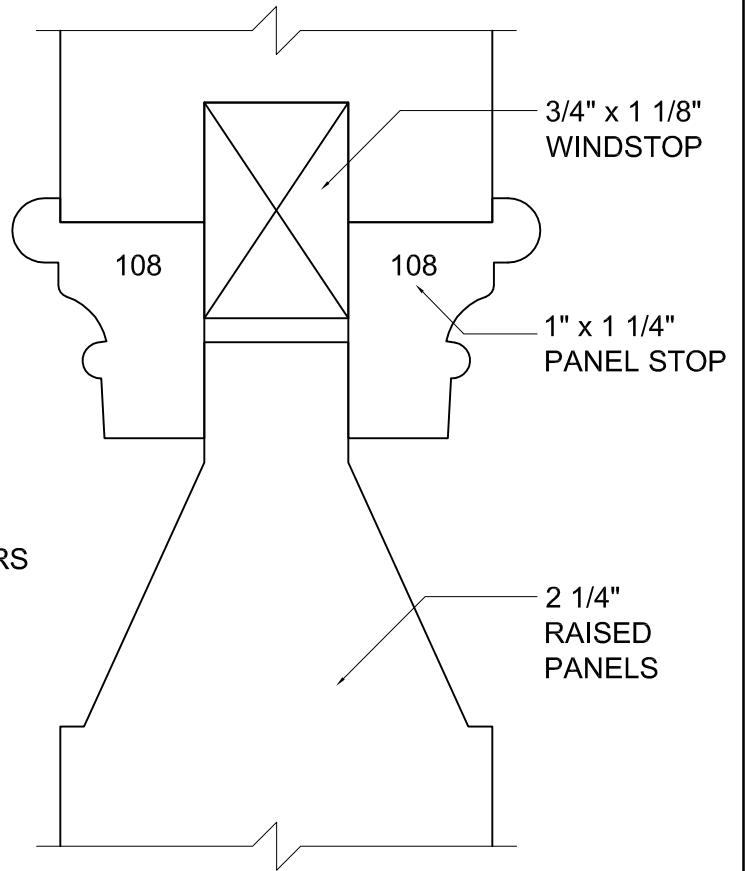

**SIMULATED
DIVIDED LITE**

®* 2003 Rochester Colonial Mfg. Corp.

HEARTWOOD
FINE WINDOWS AND DOORS™

A Division of Rochester Colonial Mfg.
1794 Lyell Ave., Rochester, New York 14606

Phone: (800) - 321 - 8199

(585) - 254 - 8191

Fax: (585) - 254 - 1768

BOLECTION