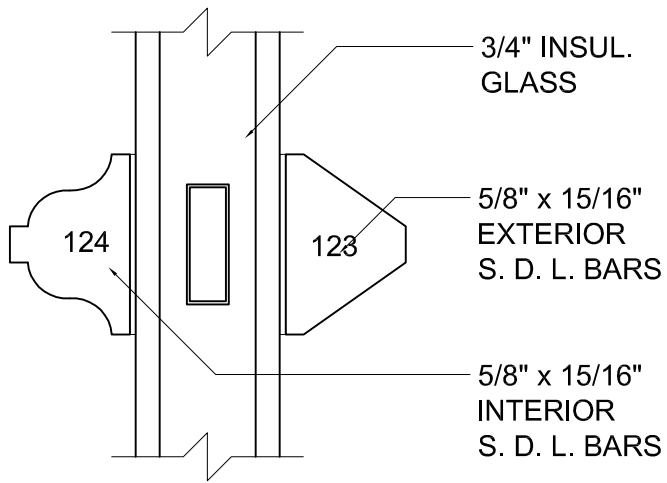

HEARTWOOD
FINE WINDOWS AND DOORS™

A Division of Rochester Colonial Mfg.
1794 Lyell Ave., Rochester, New York 14606

Phone: (800) - 321 - 8199

(585) - 254 - 8191

Fax: (585) - 254 - 1768

**COPE & STICK
DETAIL**