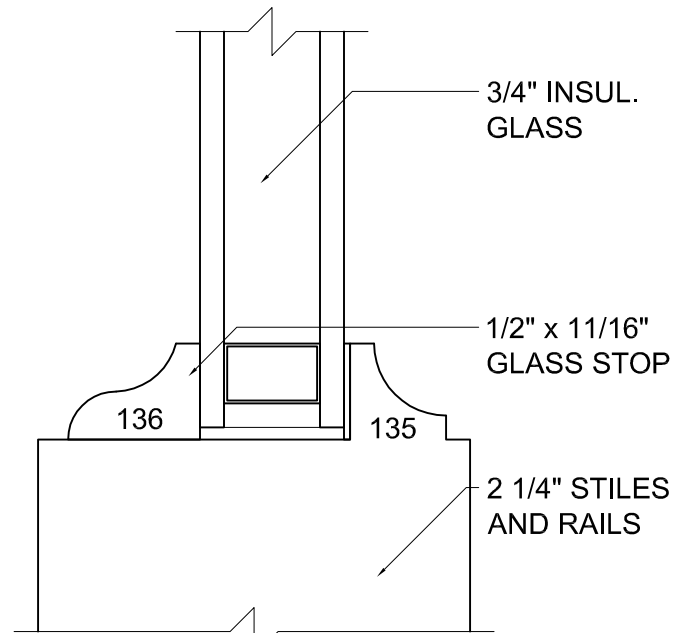

**SIMULATED
DIVIDED LITE**

®* 2005 Rochester Colonial Mfg. Corp.

HEARTWOOD
FINE WINDOWS AND DOORS™

A Division of Rochester Colonial Mfg.
1794 Lyell Ave., Rochester, New York 14606

Phone: (800) - 321 - 8199

(585) - 254 - 8191

Fax: (585) - 254 - 1768

**COPE & STICK
"OFFIELD"**