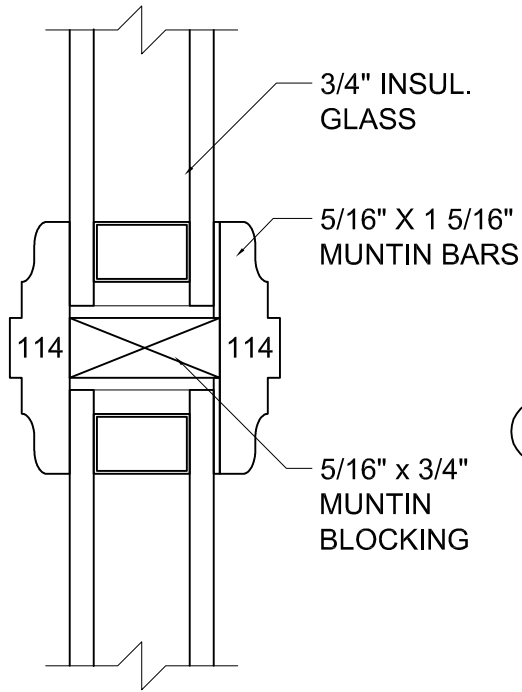

**TRUE
DIVIDED LITE**