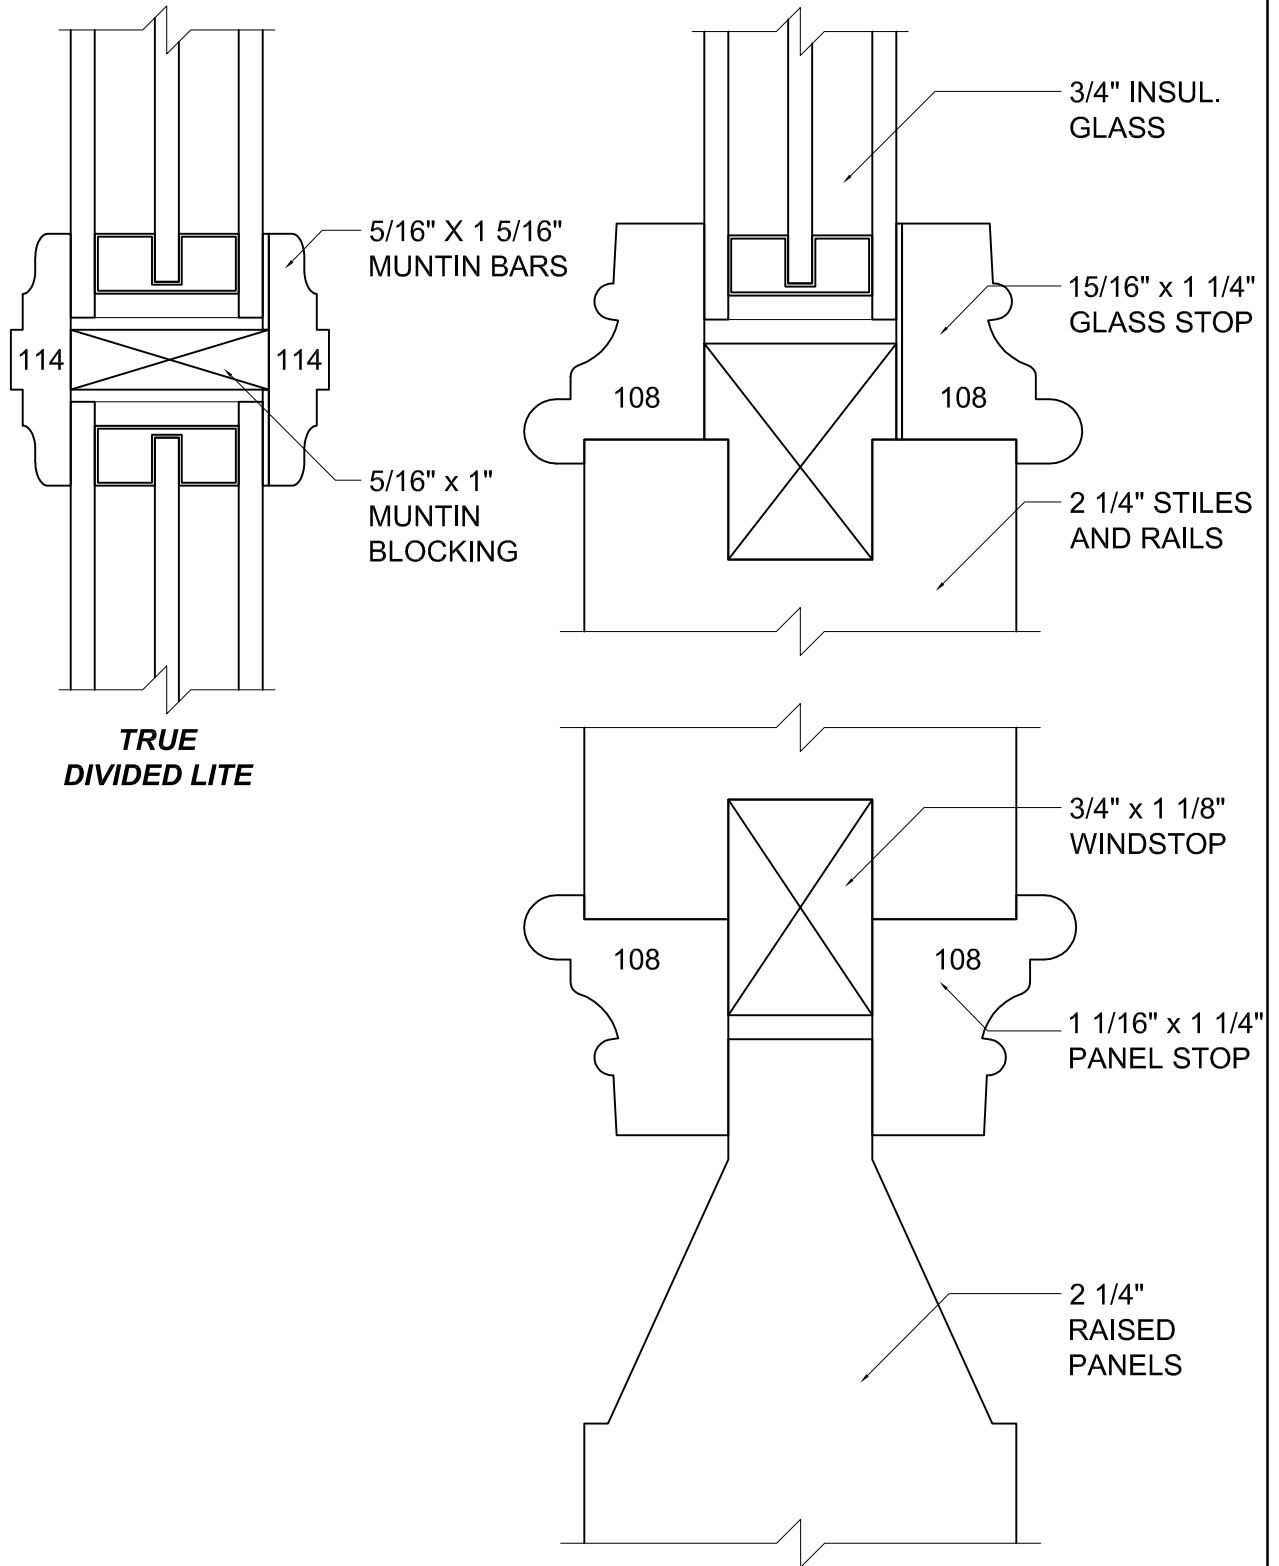

©* 2003 Rochester Colonial Mfg. Corp.

HEARTWOOD
FINE WINDOWS AND DOORS™

A Division of Rochester Colonial Mfg.
1794 Lyell Ave., Rochester, New York 14606

Phone: (800) - 321 - 8199
(585) - 254 - 8191
Fax: (585) - 254 - 1768

**BOLECTION
WITH DECORATIVE
GLASS**