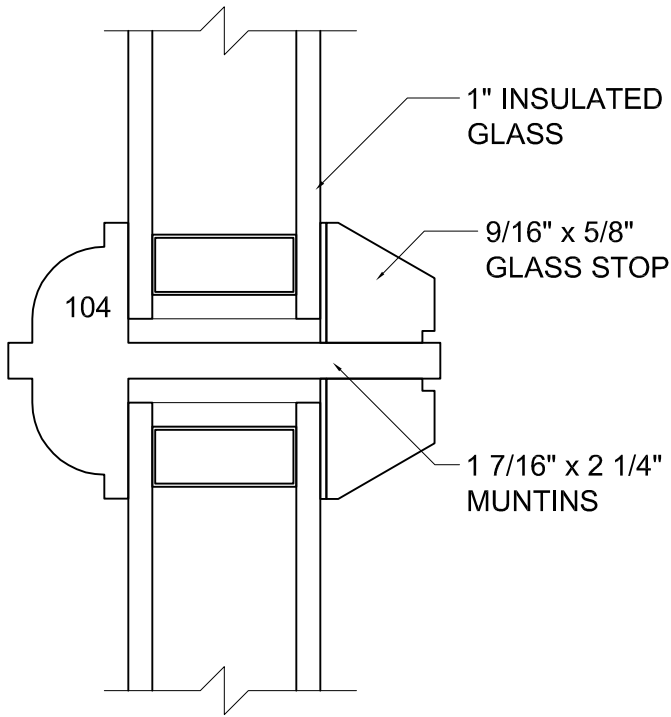

**WITH 1 7/16"
MUNTINS**