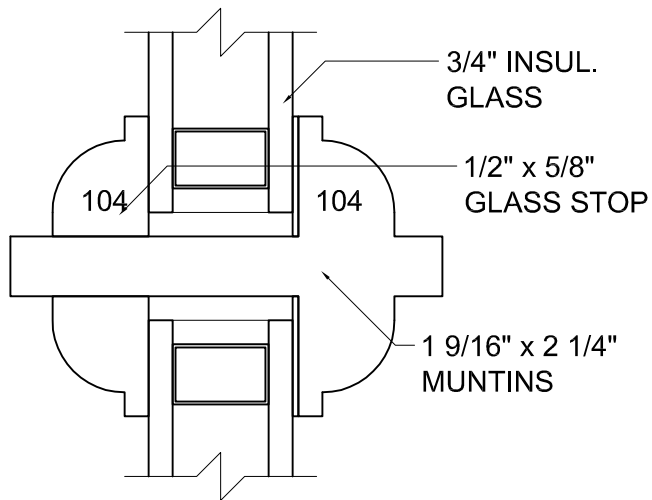

**1 5/16" TRUE
DIVIDED LITE**