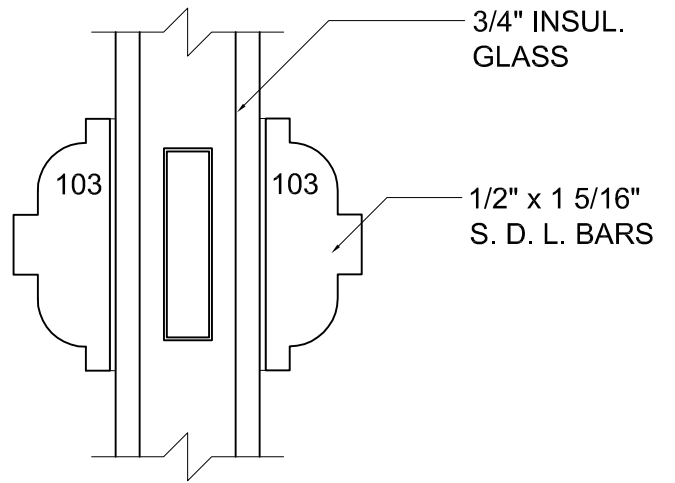

®* 2003 Rochester Colonial Mfg. Corp.

HEARTWOOD
FINE WINDOWS AND DOORS™

A Division of Rochester Colonial Mfg.
1794 Lyell Ave., Rochester, New York 14606

Phone: (800) - 321 - 8199

(585) - 254 - 8191

Fax: (585) - 254 - 1768

**SMALL
COPE & STICK**