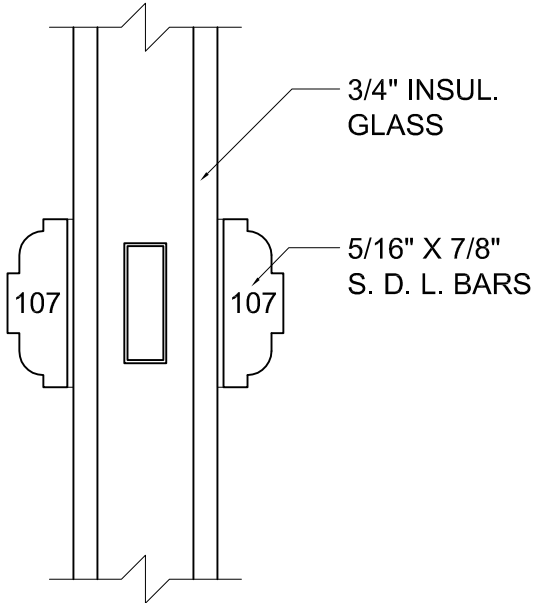

**SIMULATED
DIVIDED LITE**

®* 2003 Rochester Colonial Mfg. Corp.

HEARTWOOD
FINE WINDOWS AND DOORS™
A Division of Rochester Colonial Mfg.
1794 Lyell Ave., Rochester, New York 14606

Phone: (800) - 321 - 8199
(585) - 254 - 8191
Fax: (585) - 254 - 1768

**TIGHT RADIUS
BOLECTION**