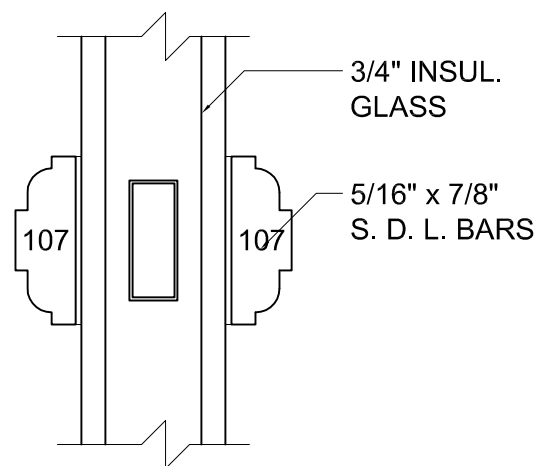

Phone: (800) - 321 - 8199

(585) - 254 - 8191

Fax: (585) - 254 - 1768

**COPE & STICK  
WITH 7° BEVEL**

**1 5/16" TRUE  
DIVIDED LITE**

**1 3/16" TRUE  
DIVIDED LITE**

**SIMULATED  
DIVIDED LITE**

® \* 2003 Rochester Colonial Mfg. Corp.