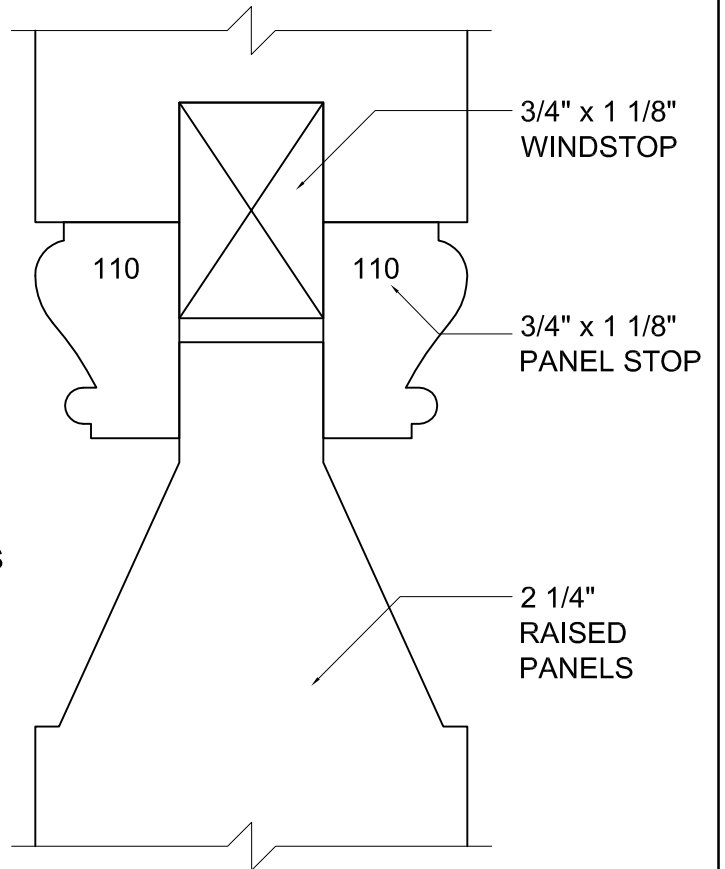

**SIMULATED
DIVIDED LITE**

®* 2003 Rochester Colonial Mfg. Corp.

HEARTWOOD
FINE WINDOWS AND DOORS™

A Division of Rochester Colonial Mfg.
1794 Lyell Ave., Rochester, New York 14606

Phone: (800) - 321 - 8199

(585) - 254 - 8191

Fax: (585) - 254 - 1768

RECESSED