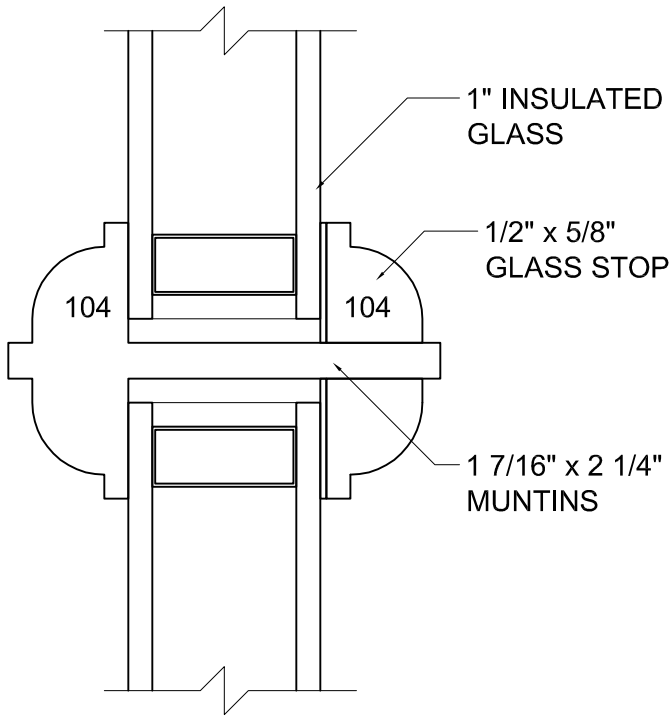

**WITH 1 7/16"
MUNTINS**