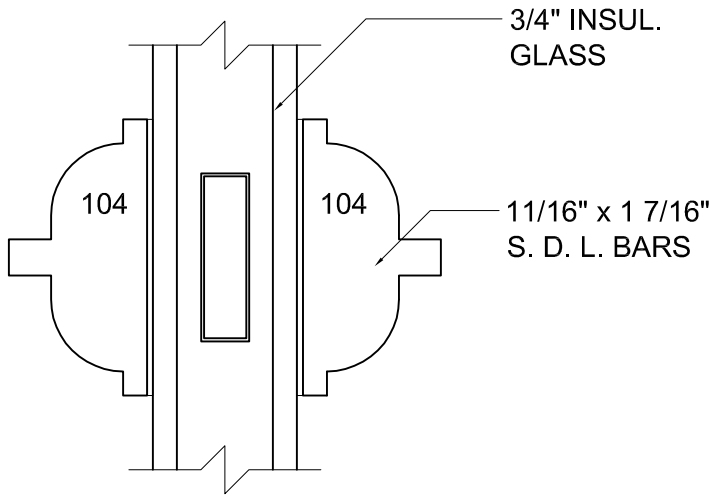

® * 2003 Rochester Colonial Mfg. Corp.

HEARTWOOD
FINE WINDOWS AND DOORS™

A Division of Rochester Colonial Mfg.
1794 Lyell Ave., Rochester, New York 14606

Phone: (800) - 321 - 8199

(585) - 254 - 8191

Fax: (585) - 254 - 1768

**LARGE
COPE & STICK**