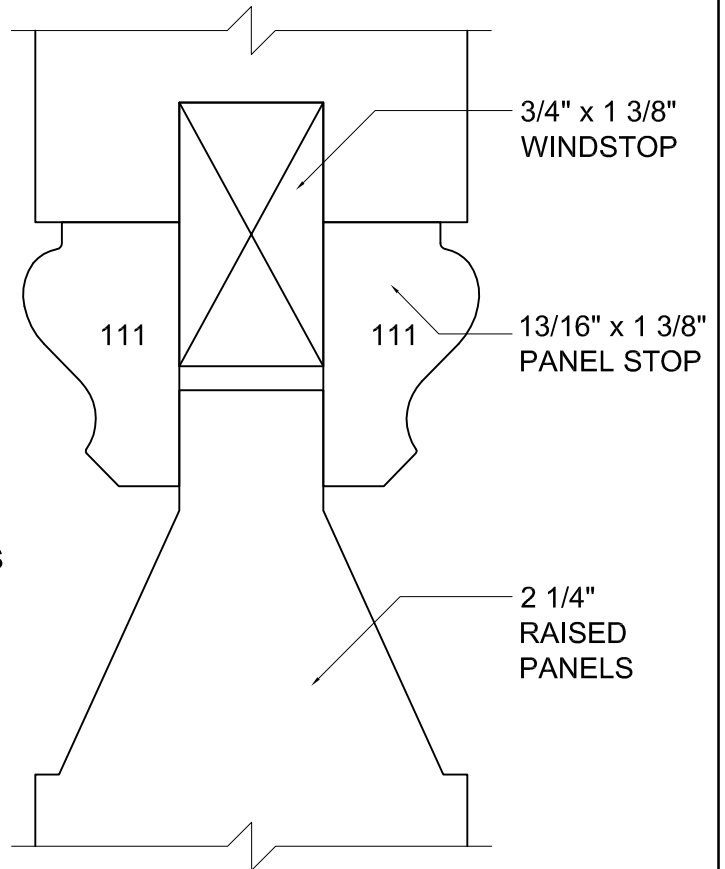

**SIMULATED
DIVIDED LITE**

®* 2003 Rochester Colonial Mfg. Corp.

HEARTWOOD
FINE WINDOWS AND DOORS™

A Division of Rochester Colonial Mfg.
1794 Lyell Ave., Rochester, New York 14606

Phone: (800) - 321 - 8199
(585) - 254 - 8191
Fax: (585) - 254 - 1768

**LARGE
RECESSED**