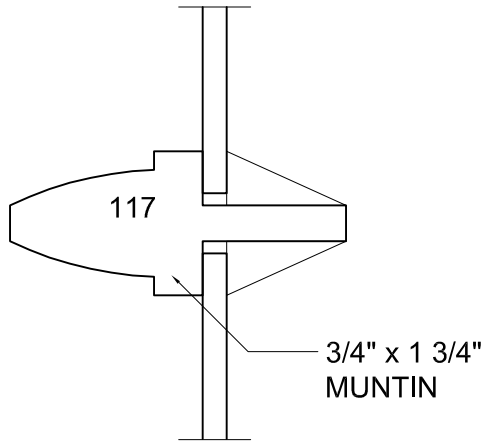

**WITH 3/4"
MUNTINS**