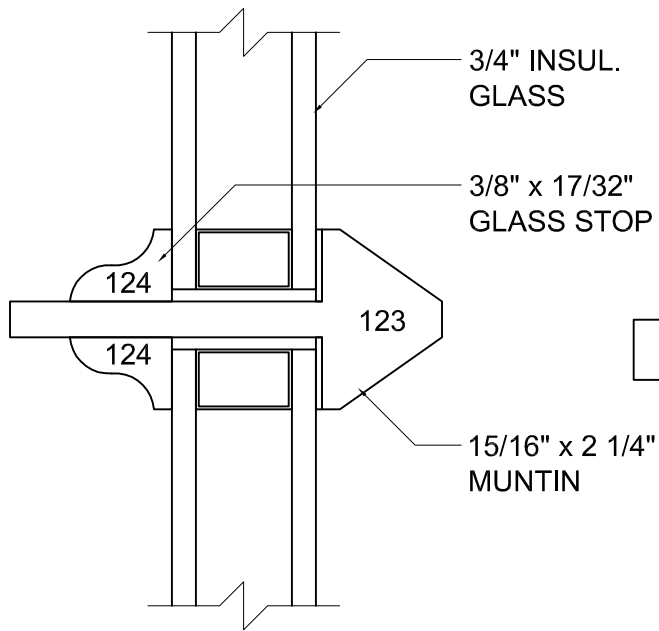

WITH 15/16" MUNTINS