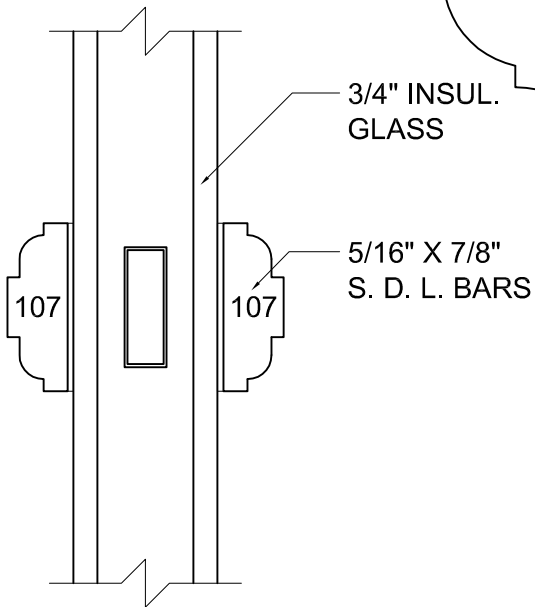

**SIMULATED
DIVIDED LITE**

® * 2003 Rochester Colonial Mfg. Corp.

HEARTWOOD
FINE WINDOWS AND DOORS™

A Division of Rochester Colonial Mfg.
1794 Lyell Ave., Rochester, New York 14606

Phone: (800) - 321 - 8199

(585) - 254 - 8191

Fax: (585) - 254 - 1768

**LARGE
BOLECTION**