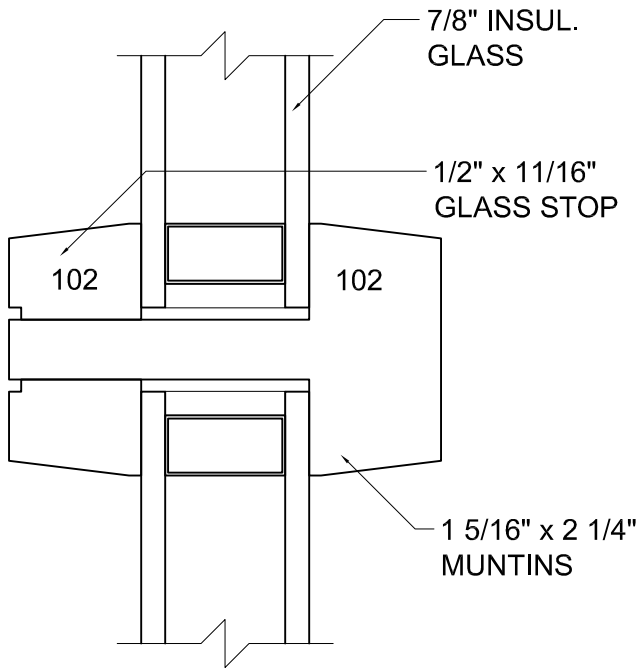

**TRUE
DIVIDED LITE
WITH 1 5/16" MUNTINS**