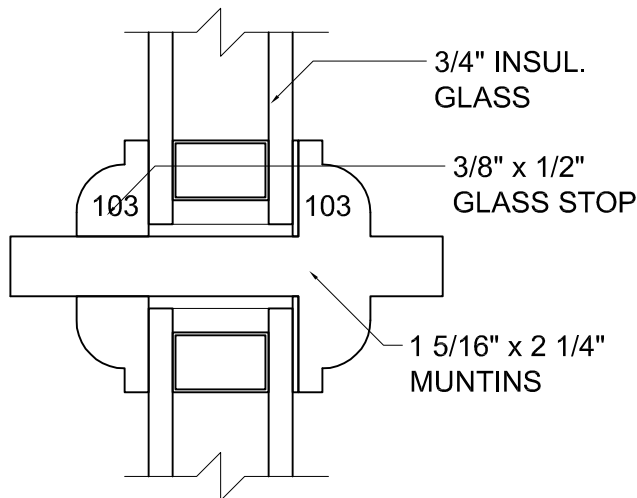

Phone: (800) - 321 - 8199

(585) - 254 - 8191

Fax: (585) - 254 - 1768

**COPE & STICK  
WITH 7° BEVEL**

**1 5/16" TRUE  
DIVIDED LITE**

**1 3/16" TRUE  
DIVIDED LITE**

**SIMULATED  
DIVIDED LITE**

® \* 2003 Rochester Colonial Mfg. Corp.