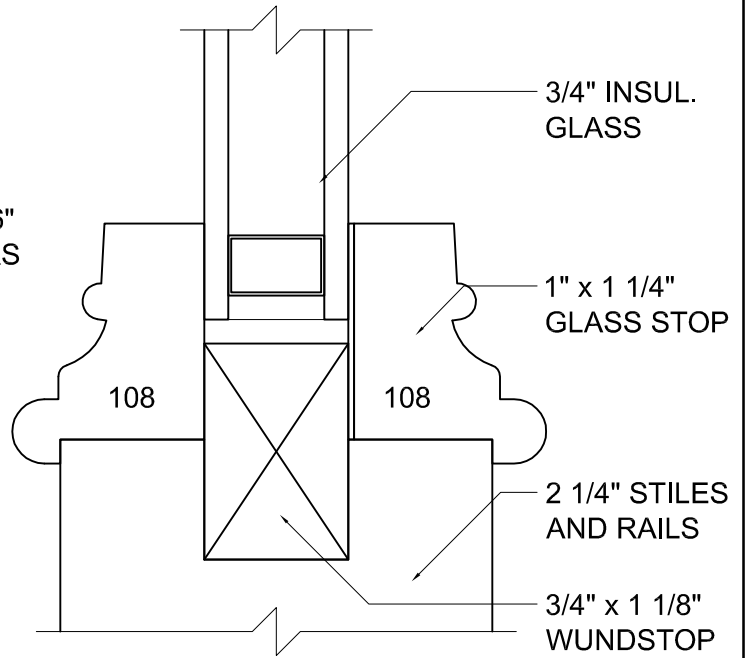

**SIMULATED
DIVIDED LITE**

® * 2003 Rochester Colonial Mfg. Corp.

HEARTWOOD
FINE WINDOWS AND DOORS™

A Division of Rochester Colonial Mfg.
1794 Lyell Ave., Rochester, New York 14606

Phone: (800) - 321 - 8199

(585) - 254 - 8191

Fax: (585) - 254 - 1768

**LARGE
BOLECTION**