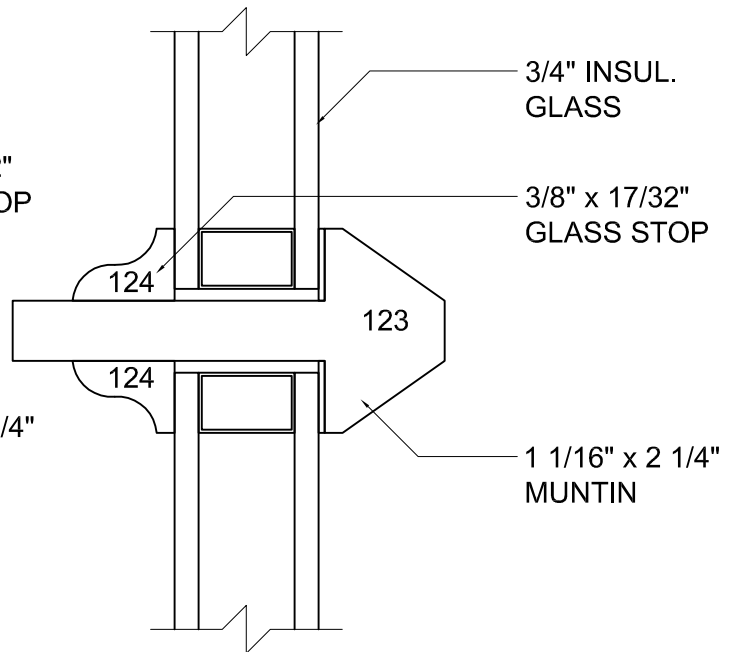

A Division of Rochester Colonial Mfg.
1794 Lyell Ave., Rochester, New York 14606

Phone: (800) - 321 - 8199

(585) - 254 - 8191

Fax: (585) - 254 - 1768

**COPE & STICK
DETAIL**