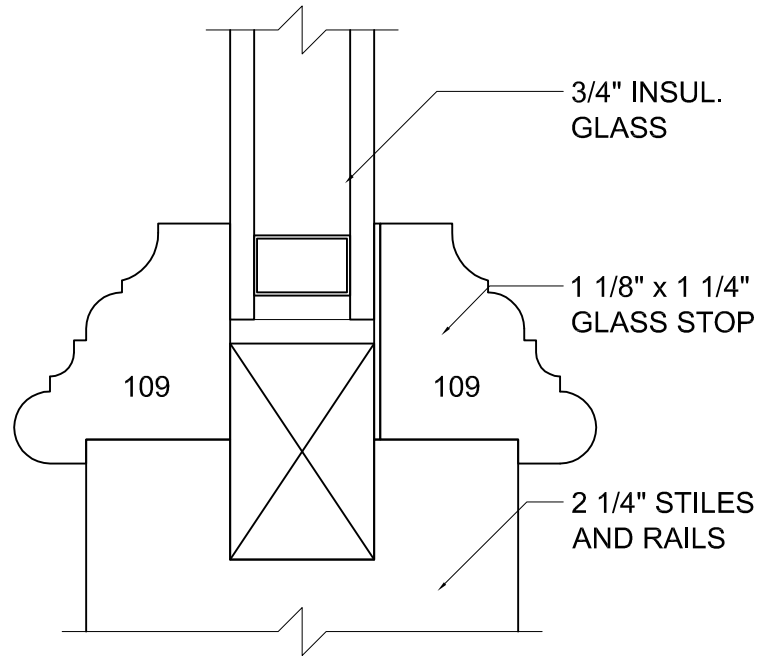

**SIMULATED
DIVIDED LITE**

®* 2003 Rochester Colonial Mfg. Corp.

HEARTWOOD
FINE WINDOWS AND DOORS™
A Division of Rochester Colonial Mfg.
1794 Lyell Ave., Rochester, New York 14606

Phone: (800) - 321 - 8199
(585) - 254 - 8191
Fax: (585) - 254 - 1768

**TIGHT RADIUS
BOLECTION**