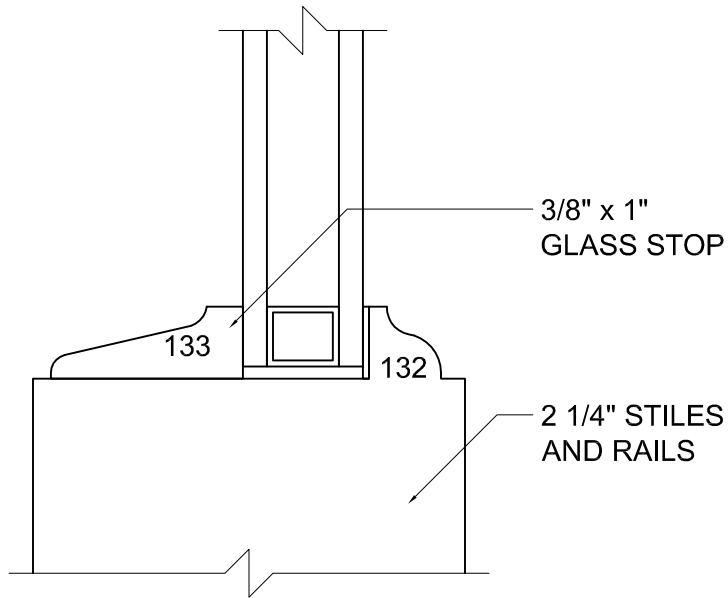

®* 2005 Rochester Colonial Mfg. Corp.

HEARTWOOD
FINE WINDOWS AND DOORS™

A Division of Rochester Colonial Mfg.
1794 Lyell Ave., Rochester, New York 14606

Phone: (800) - 321 - 8199

(585) - 254 - 8191

Fax: (585) - 254 - 1768

COPE & STICK
"GRUMBACHER"