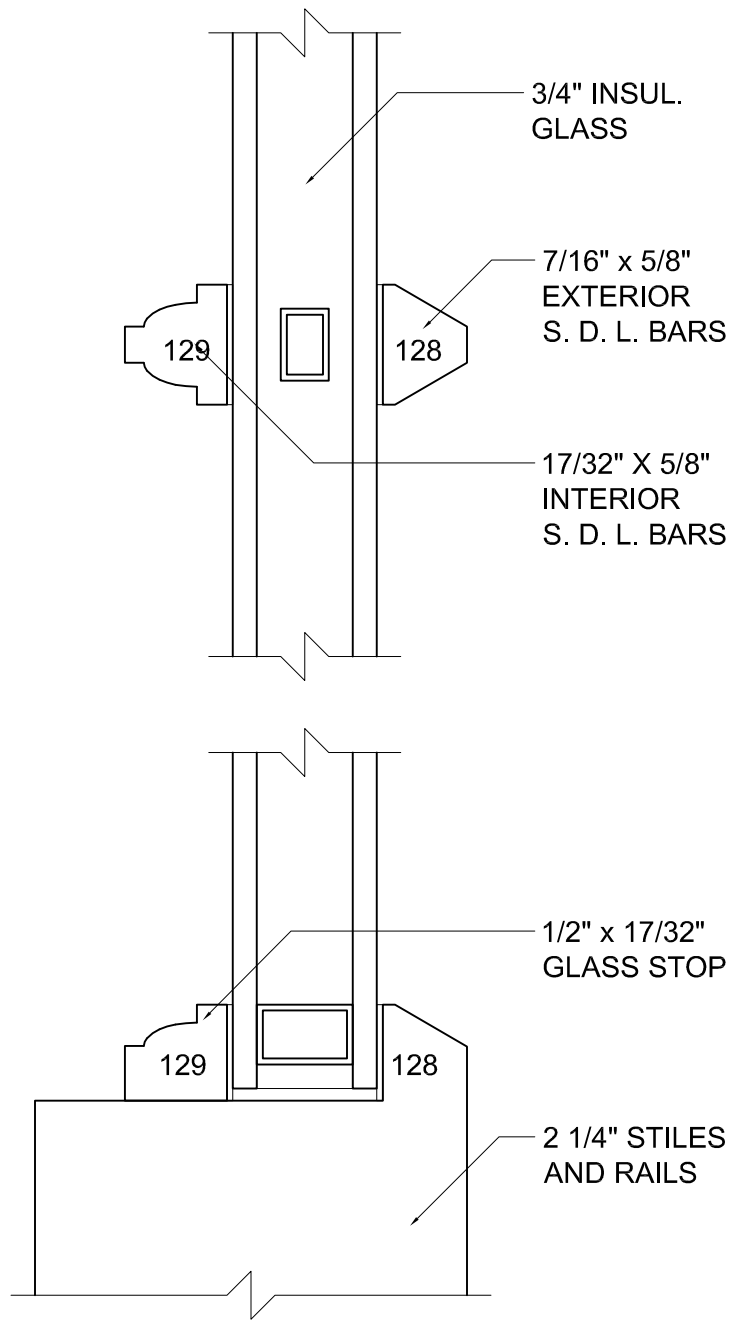

®* 2005 Rochester Colonial Mfg. Corp.

HEARTWOOD
FINE WINDOWS AND DOORS™

A Division of Rochester Colonial Mfg.
1794 Lyell Ave., Rochester, New York 14606

Phone: (800) - 321 - 8199

(585) - 254 - 8191

Fax: (585) - 254 - 1768

COPE & STICK
"MAEDER - YORK"
WITH 5/8" S.D.L. BARS