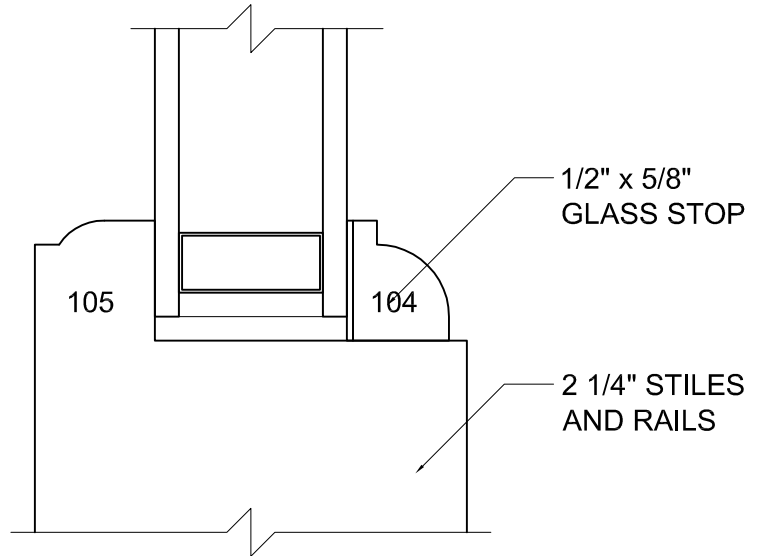

Phone: (800) - 321 - 8199

(585) - 254 - 8191

Fax: (585) - 254 - 1768

**PATIO  
COPE & STICK WITH  
OPTIONAL GLASS STOP**

**WITH 1 7/16"  
MUNTINS**

®\* 2003 Rochester Colonial Mfg. Corp.

**HEARTWOOD**  
FINE WINDOWS AND DOORS™