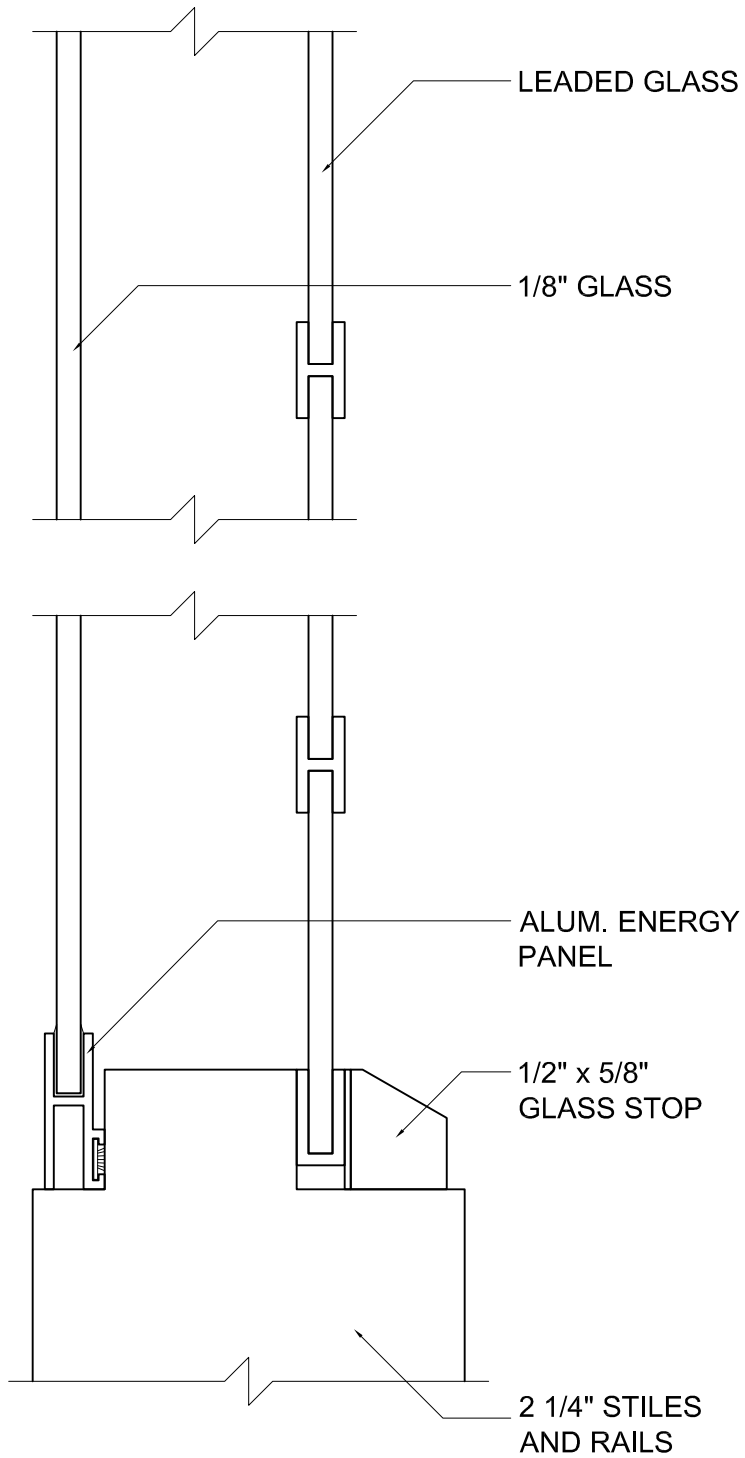

®* 2003 Rochester Colonial Mfg. Corp.

HEARTWOOD
FINE WINDOWS AND DOORS™

A Division of Rochester Colonial Mfg.
1794 Lyell Ave., Rochester, New York 14606

Phone: (800) - 321 - 8199

(585) - 254 - 8191

Fax: (585) - 254 - 1768

**SINGLE GLAZED (LEADED)
COPE & STICK
WITH ENERGY PANEL**