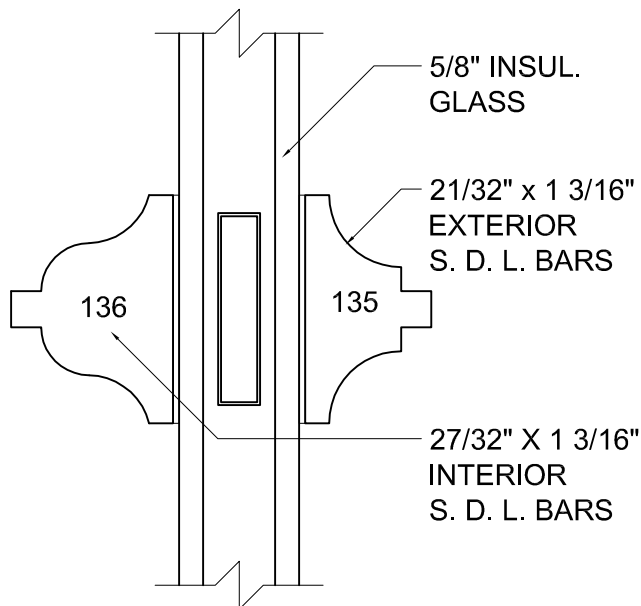

**SIMULATED
DIVIDED LITE**

®* 2005 Rochester Colonial Mfg. Corp.

HEARTWOOD
FINE WINDOWS AND DOORS™

A Division of Rochester Colonial Mfg.
1794 Lyell Ave., Rochester, New York 14606

Phone: (800) - 321 - 8199

(585) - 254 - 8191

Fax: (585) - 254 - 1768

**COPE & STICK
"OFFIELD"**