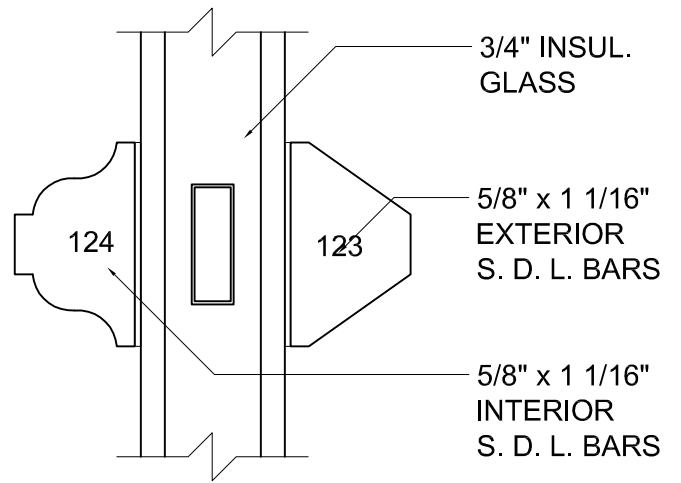

HEARTWOOD
FINE WINDOWS AND DOORS™

A Division of Rochester Colonial Mfg.
1794 Lyell Ave., Rochester, New York 14606

Phone: (800) - 321 - 8199

(585) - 254 - 8191

Fax: (585) - 254 - 1768

**COPE & STICK
DETAIL**