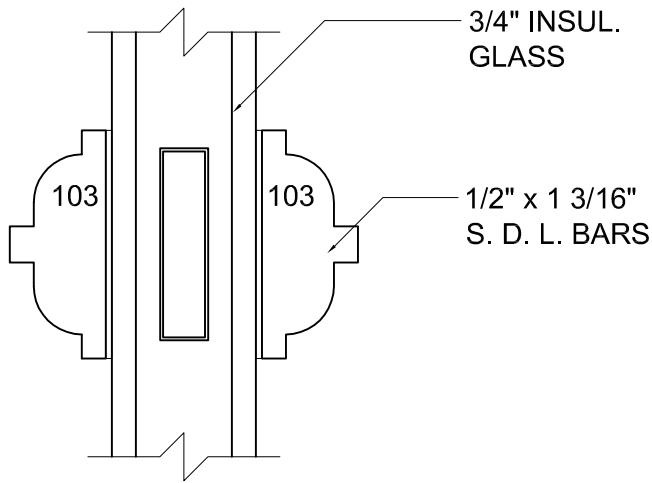

®* 2003 Rochester Colonial Mfg. Corp.

HEARTWOOD
FINE WINDOWS AND DOORS™

A Division of Rochester Colonial Mfg.
1794 Lyell Ave., Rochester, New York 14606

Phone: (800) - 321 - 8199

(585) - 254 - 8191

Fax: (585) - 254 - 1768

**SMALL
COPE & STICK**