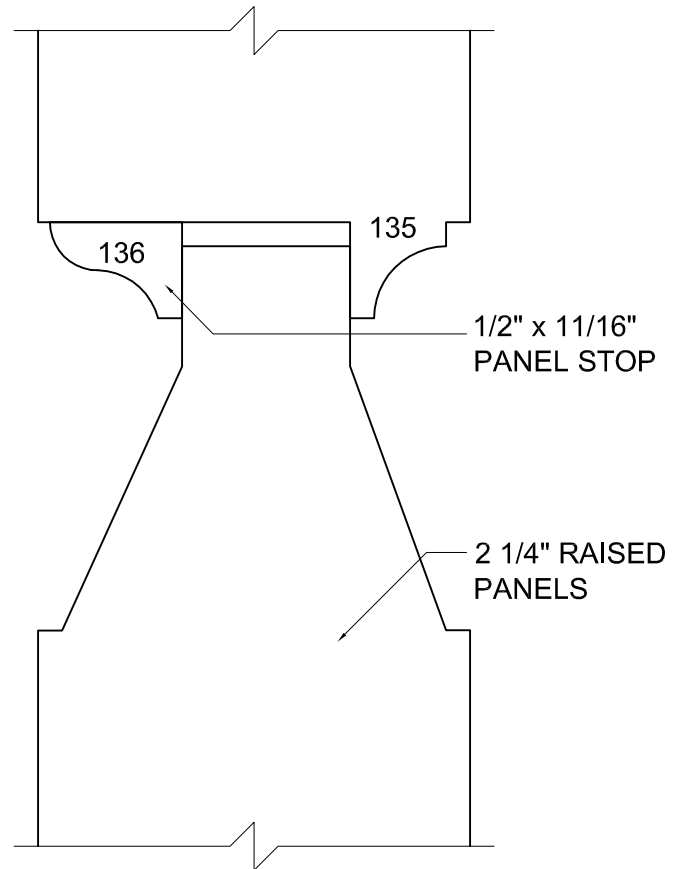

**SIMULATED
DIVIDED LITE**

®* 2005 Rochester Colonial Mfg. Corp.

HEARTWOOD
FINE WINDOWS AND DOORS™

A Division of Rochester Colonial Mfg.
1794 Lyell Ave., Rochester, New York 14606

Phone: (800) - 321 - 8199

(585) - 254 - 8191

Fax: (585) - 254 - 1768

**COPE & STICK
"OFFIELD"**