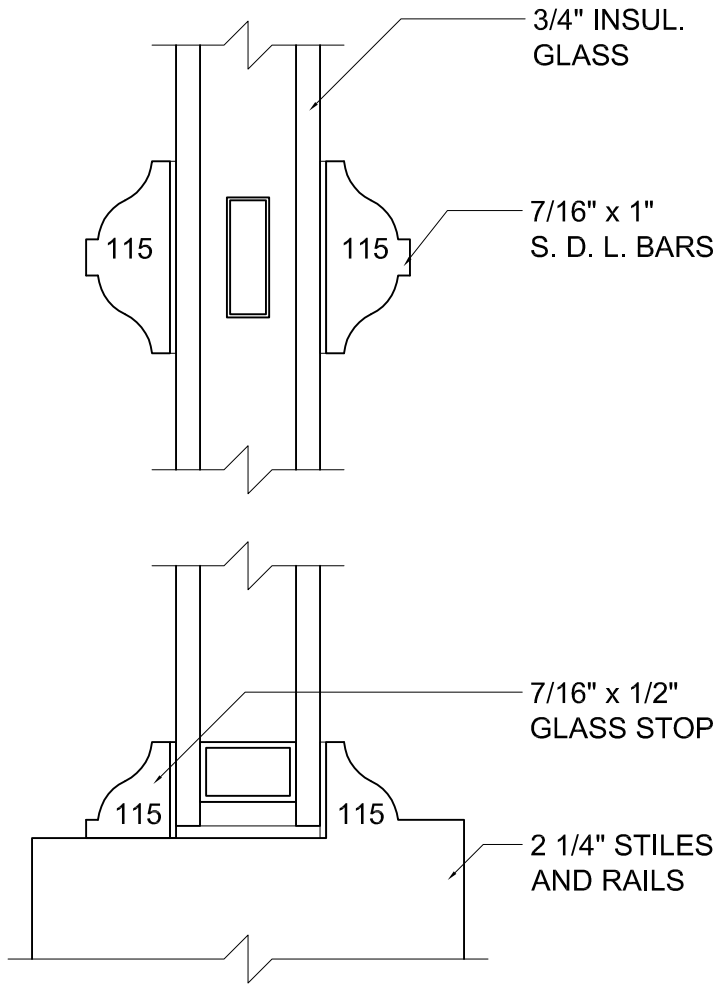

®* 2005 Rochester Colonial Mfg. Corp.

HEARTWOOD
FINE WINDOWS AND DOORS™
A Division of Rochester Colonial Mfg.
1794 Lyell Ave., Rochester, New York 14606

Phone: (800) - 321 - 8199
(585) - 254 - 8191
Fax: (585) - 254 - 1768

COPE & STICK
"SCHLEYER"
WITH 1" S.D.L. BARS