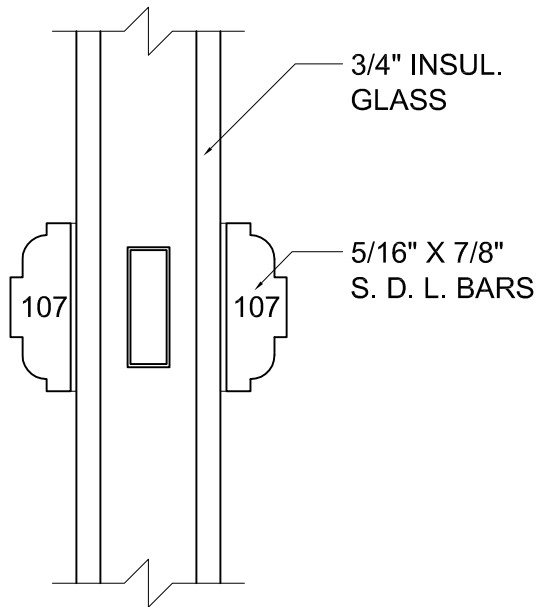

**SIMULATED
DIVIDED LITE**

®* 2003 Rochester Colonial Mfg. Corp.

HEARTWOOD
FINE WINDOWS AND DOORS™

A Division of Rochester Colonial Mfg.
1794 Lyell Ave., Rochester, New York 14606

Phone: (800) - 321 - 8199
(585) - 254 - 8191
Fax: (585) - 254 - 1768

**LARGE
RECESSED**