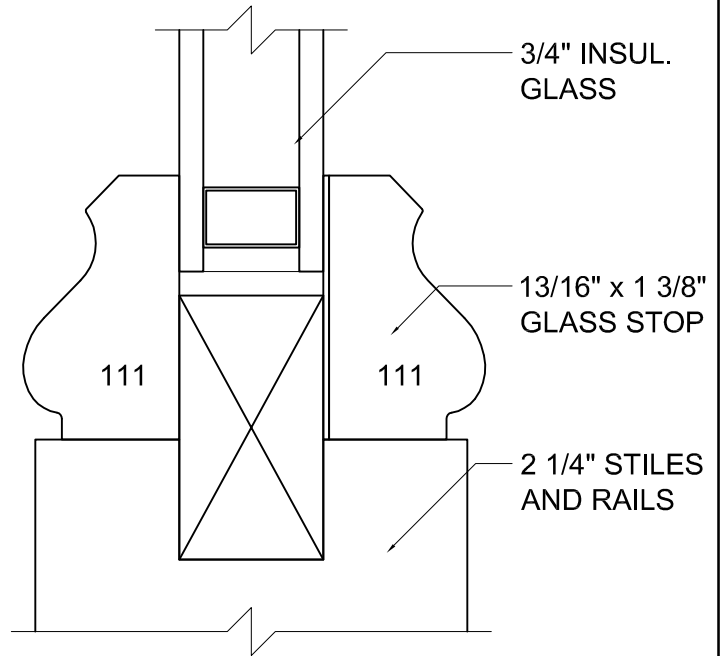

**SIMULATED
DIVIDED LITE**

®* 2003 Rochester Colonial Mfg. Corp.

HEARTWOOD
FINE WINDOWS AND DOORS™

A Division of Rochester Colonial Mfg.
1794 Lyell Ave., Rochester, New York 14606

Phone: (800) - 321 - 8199
(585) - 254 - 8191
Fax: (585) - 254 - 1768

**LARGE
RECESSED**