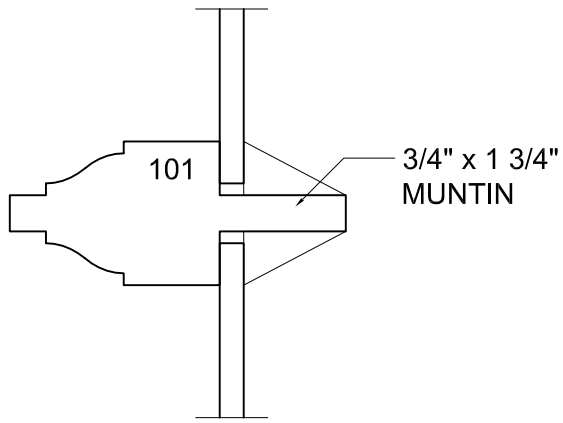

**WITH 3/4"
MUNTINS**