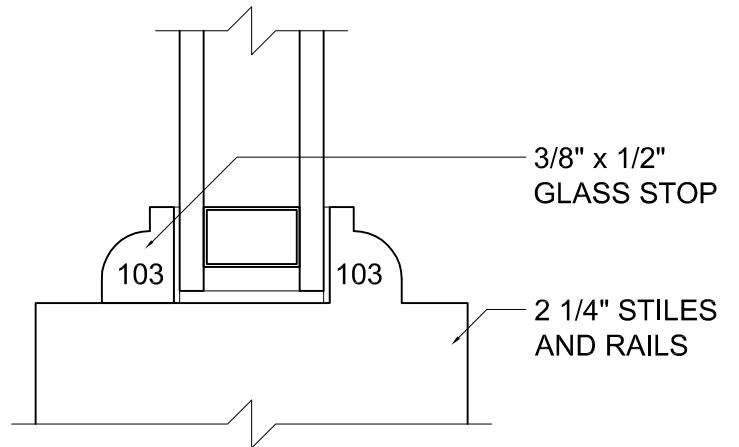

®* 2003 Rochester Colonial Mfg. Corp.

HEARTWOOD
FINE WINDOWS AND DOORS™

A Division of Rochester Colonial Mfg.
1794 Lyell Ave., Rochester, New York 14606

Phone: (800) - 321 - 8199

(585) - 254 - 8191

Fax: (585) - 254 - 1768

**SMALL
COPE & STICK**