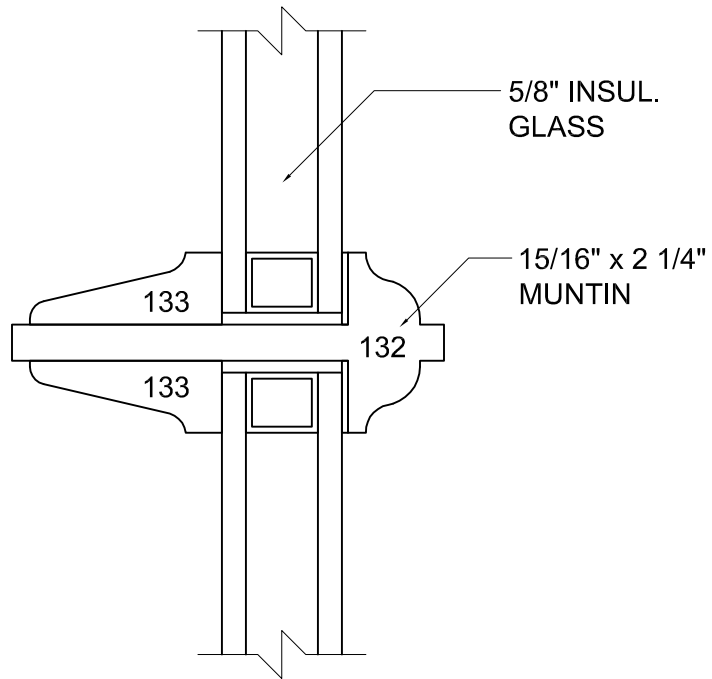

®* 2005 Rochester Colonial Mfg. Corp.

HEARTWOOD
FINE WINDOWS AND DOORS™

A Division of Rochester Colonial Mfg.
1794 Lyell Ave., Rochester, New York 14606

Phone: (800) - 321 - 8199

(585) - 254 - 8191

Fax: (585) - 254 - 1768

COPE & STICK
"GRUMBACHER"