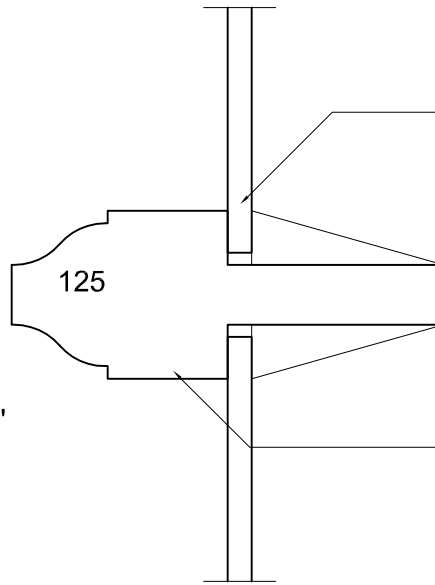

Phone: (800) - 321 - 8199

(585) - 254 - 8191

Fax: (585) - 254 - 1768

**COPE & STICK  
DETAIL**

**WITH 3/4"  
MUNTINS**

3/4" x 2 1/4"  
MUNTIN

1/8" GLASS

7/8" x 2 1/4"  
MUNTIN