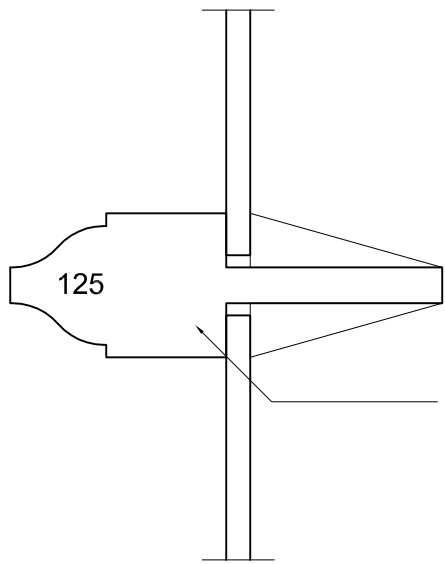

**WITH 3/4"
MUNTINS**

3/4" x 2 1/4"
MUNTIN