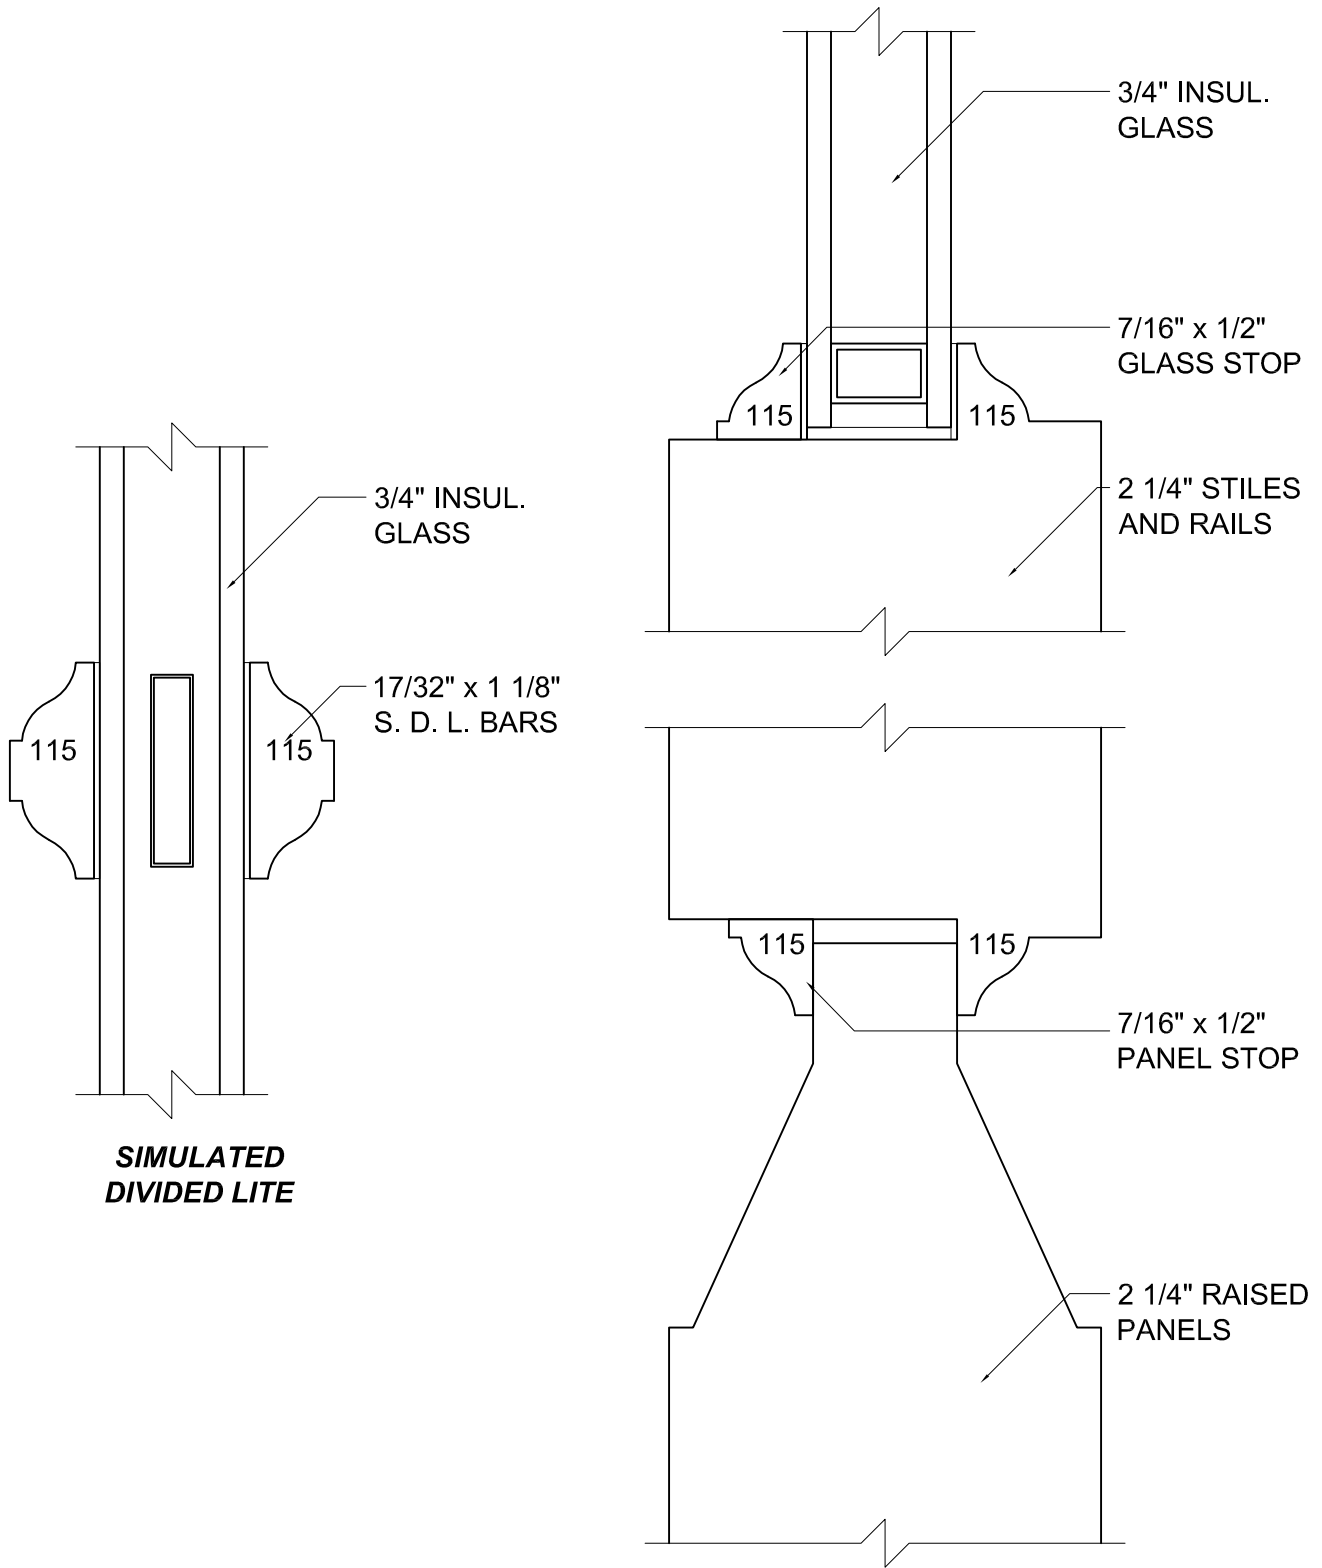

® * 2005 Rochester Colonial Mfg. Corp.

HEARTWOOD
FINE WINDOWS AND DOORS™

A Division of Rochester Colonial Mfg.
1794 Lyell Ave., Rochester, New York 14606

Phone: (800) - 321 - 8199
(585) - 254 - 8191
Fax: (585) - 254 - 1768

COPE & STICK
"SCHLEYER"
WITH 1 1/8" S.D.L. BARS