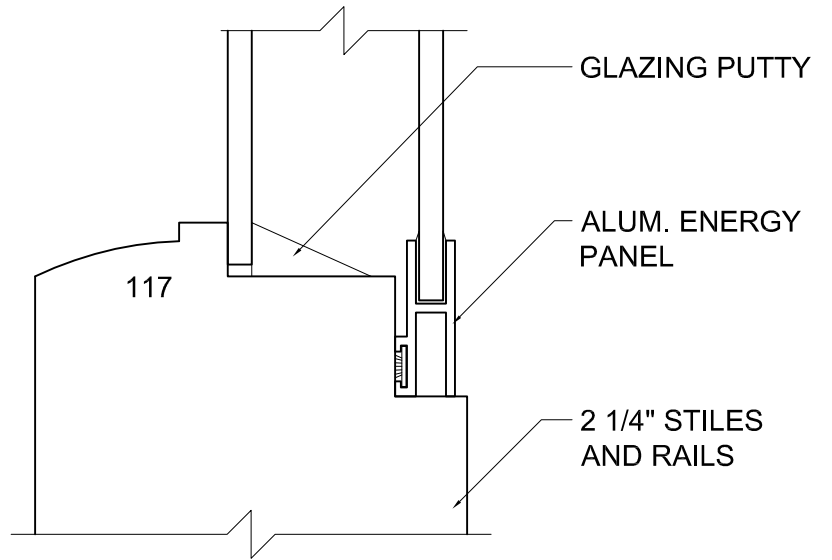

A Division of Rochester Colonial Mfg.  
1794 Lyell Ave., Rochester, New York 14606

Phone: (800) - 321 - 8199

(585) - 254 - 8191

Fax: (585) - 254 - 1768

**COPE & STICK  
"BISHOP" DETAIL**

**WITH 3/4"  
MUNTINS**