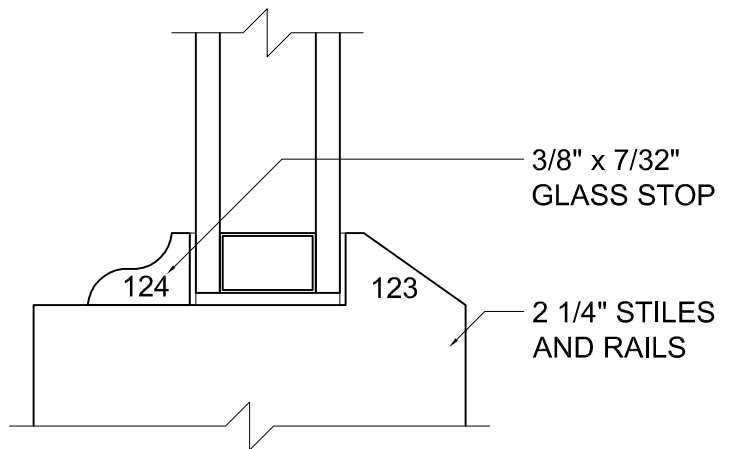

HEARTWOOD
FINE WINDOWS AND DOORS™

A Division of Rochester Colonial Mfg.
1794 Lyell Ave., Rochester, New York 14606

Phone: (800) - 321 - 8199

(585) - 254 - 8191

Fax: (585) - 254 - 1768

**COPE & STICK
DETAIL**