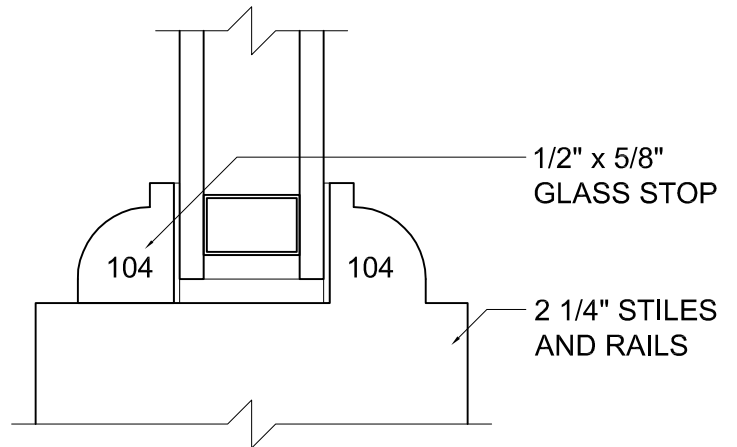

® * 2003 Rochester Colonial Mfg. Corp.

HEARTWOOD
FINE WINDOWS AND DOORS™

A Division of Rochester Colonial Mfg.
1794 Lyell Ave., Rochester, New York 14606

Phone: (800) - 321 - 8199

(585) - 254 - 8191

Fax: (585) - 254 - 1768

**LARGE
COPE & STICK**