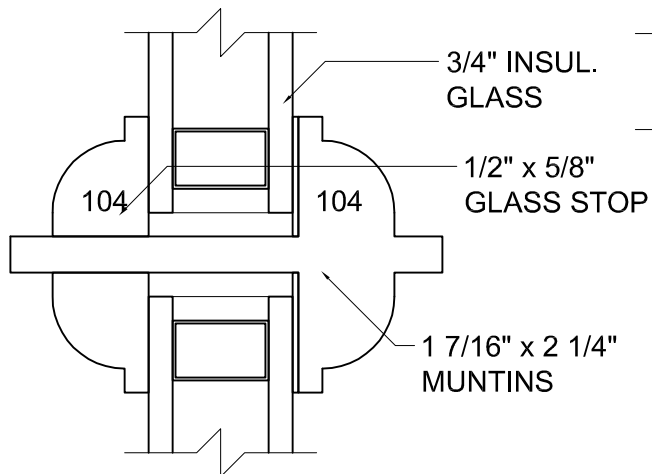

**1 3/16" TRUE  
DIVIDED LITE**

**SIMULATED  
DIVIDED LITE**

®\* 2003 Rochester Colonial Mfg. Corp.

**HEARTWOOD**  
FINE WINDOWS AND DOORS™

A Division of Rochester Colonial Mfg.  
1794 Lyell Ave., Rochester, New York 14606