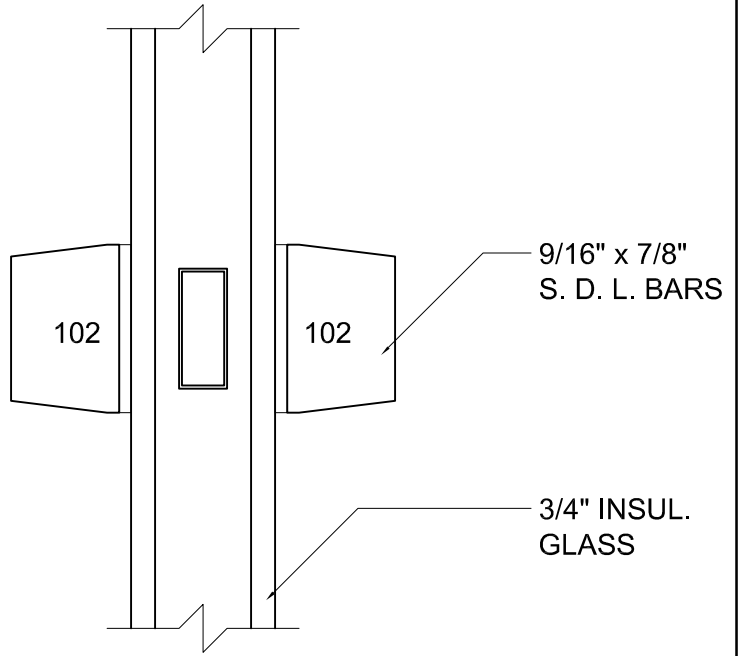

**TRUE
DIVIDED LITE
WITH 1 3/16" MUNTINS**