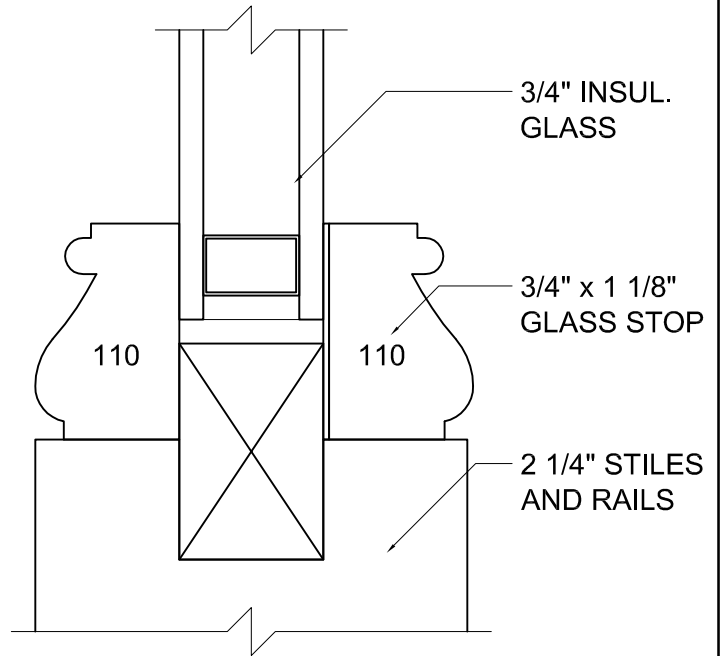

**SIMULATED
DIVIDED LITE**

®* 2003 Rochester Colonial Mfg. Corp.

HEARTWOOD
FINE WINDOWS AND DOORS™

A Division of Rochester Colonial Mfg.
1794 Lyell Ave., Rochester, New York 14606

Phone: (800) - 321 - 8199

(585) - 254 - 8191

Fax: (585) - 254 - 1768

RECESSED