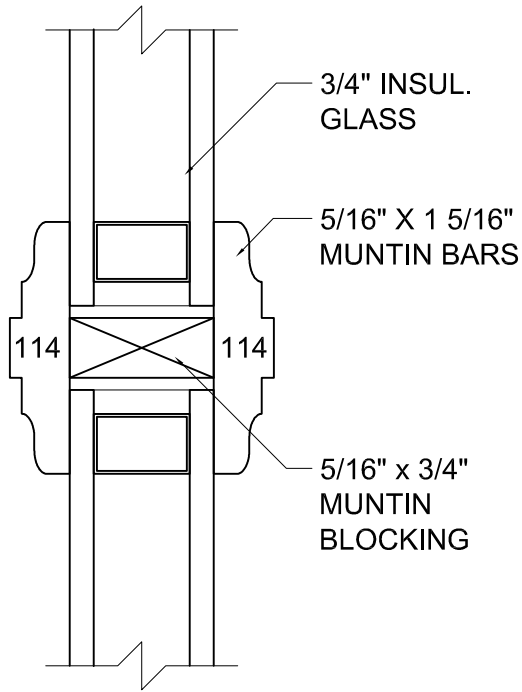

**TRUE
DIVIDED LITE**