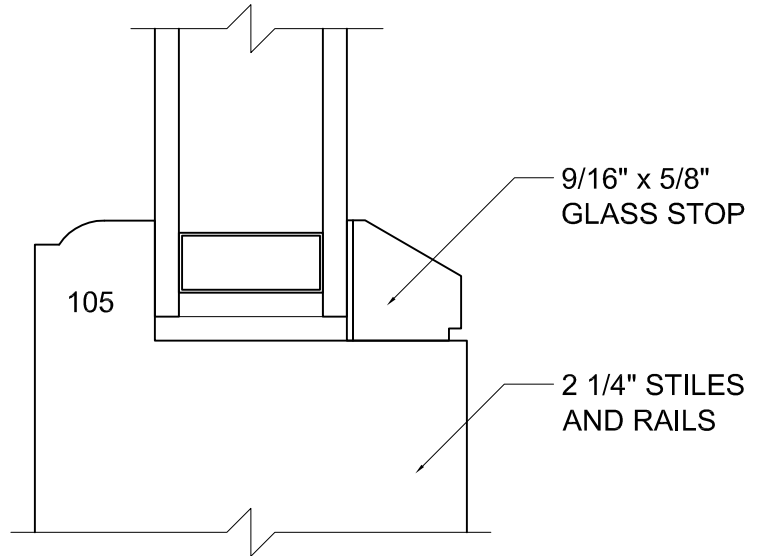

®* 2003 Rochester Colonial Mfg. Corp.

HEARTWOOD
FINE WINDOWS AND DOORS™

A Division of Rochester Colonial Mfg.
1794 Lyell Ave., Rochester, New York 14606

Phone: (800) - 321 - 8199

(585) - 254 - 8191

Fax: (585) - 254 - 1768

**PATIO
COPE & STICK WITH
OPTIONAL GLASS STOP**