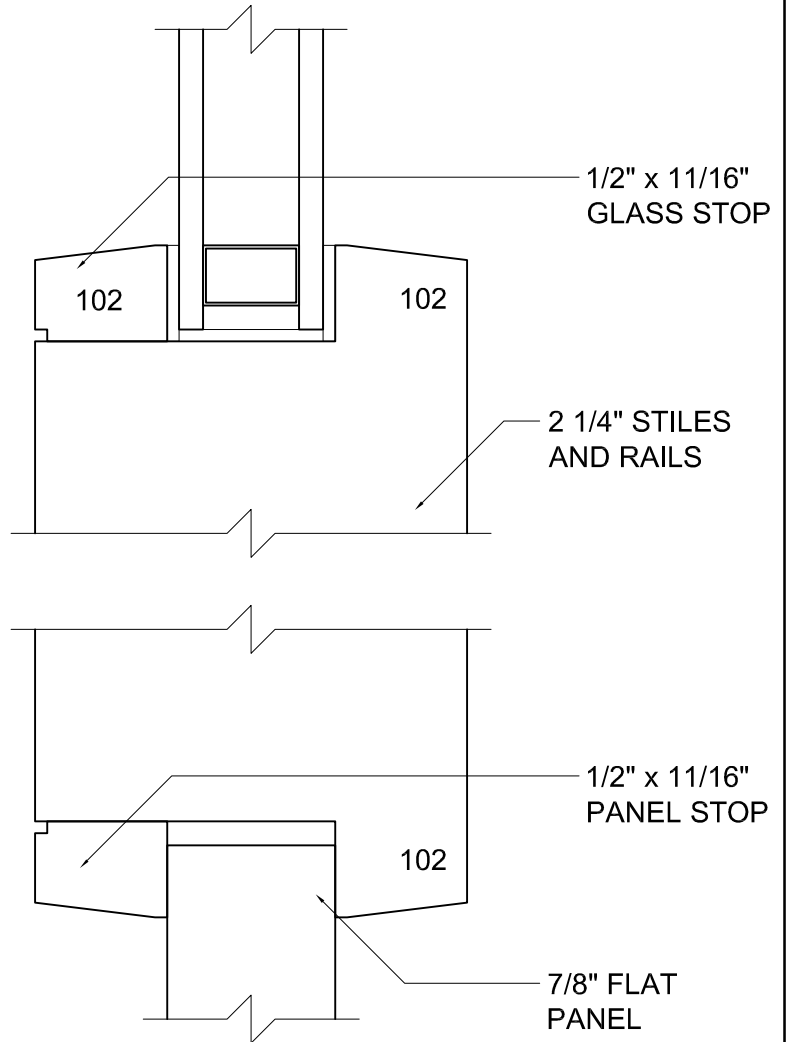

® * 2003 Rochester Colonial Mfg. Corp.

HEARTWOOD
FINE WINDOWS AND DOORS™

A Division of Rochester Colonial Mfg.
1794 Lyell Ave., Rochester, New York 14606

Phone: (800) - 321 - 8199

(585) - 254 - 8191

Fax: (585) - 254 - 1768

**COPE & STICK
WITH 7° BEVEL**