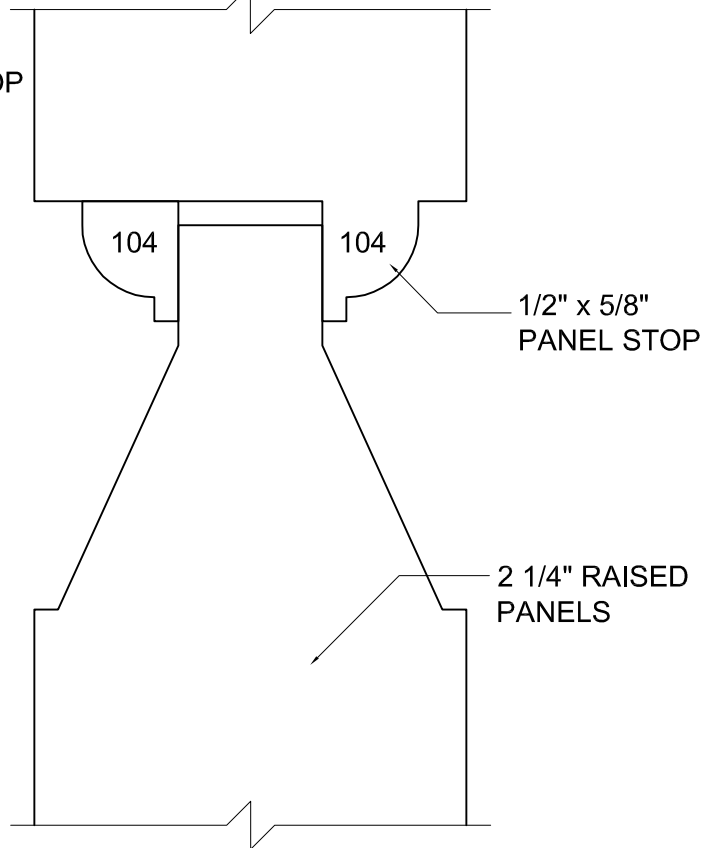

**1 3/16" TRUE  
DIVIDED LITE**

**SIMULATED  
DIVIDED LITE**

®\* 2003 Rochester Colonial Mfg. Corp.

**HEARTWOOD**  
FINE WINDOWS AND DOORS™

A Division of Rochester Colonial Mfg.  
1794 Lyell Ave., Rochester, New York 14606