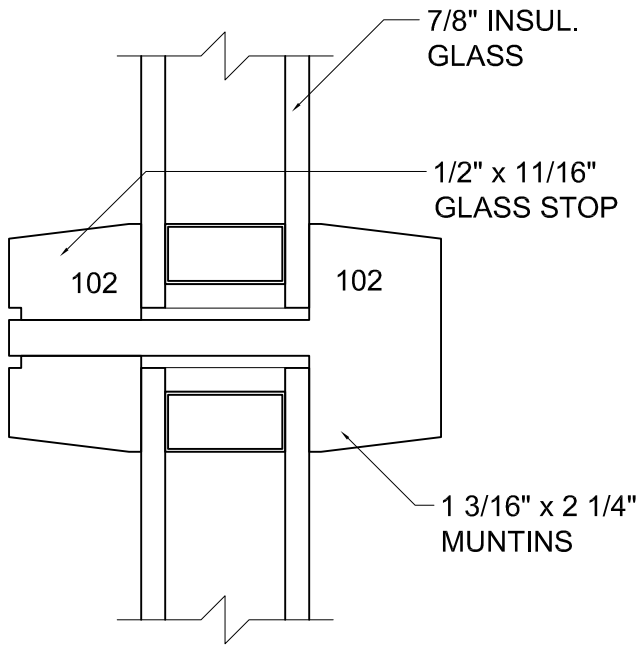

**TRUE
DIVIDED LITE
WITH 1 3/16" MUNTINS**