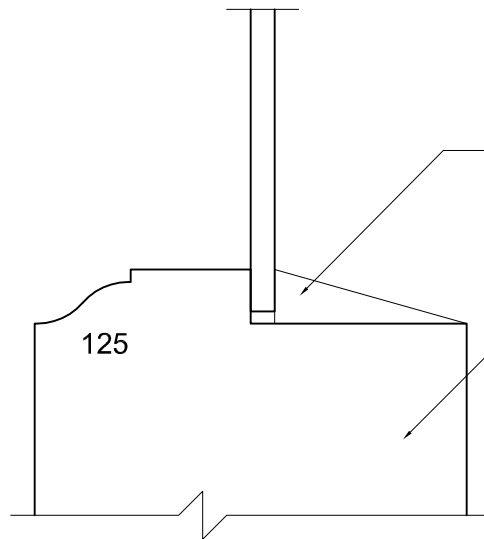

Phone: (800) - 321 - 8199

(585) - 254 - 8191

Fax: (585) - 254 - 1768

**COPE & STICK  
DETAIL**

**WITH 3/4"  
MUNTINS**

3/4" x 2 1/4"  
MUNTIN

1/8" GLASS

7/8" x 2 1/4"  
MUNTIN