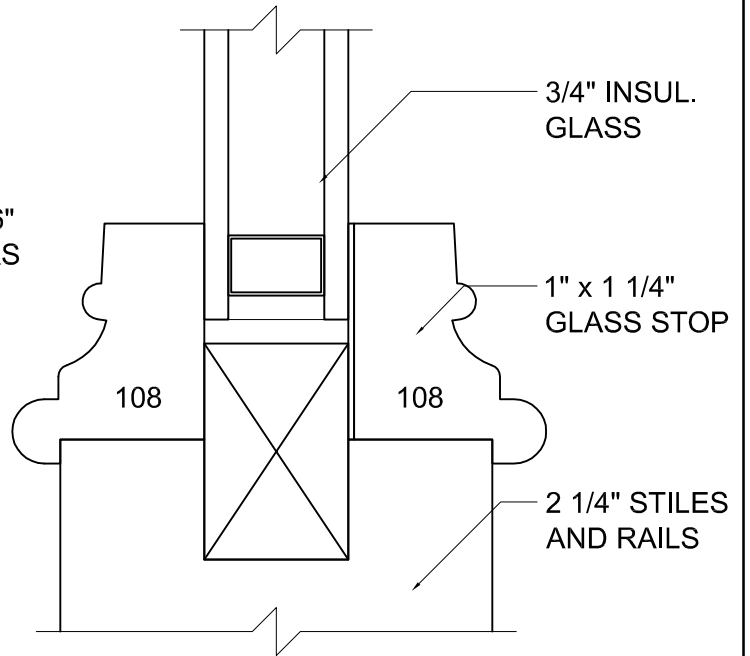

**SIMULATED
DIVIDED LITE**

®* 2003 Rochester Colonial Mfg. Corp.

HEARTWOOD
FINE WINDOWS AND DOORS™

A Division of Rochester Colonial Mfg.
1794 Lyell Ave., Rochester, New York 14606

Phone: (800) - 321 - 8199

(585) - 254 - 8191

Fax: (585) - 254 - 1768

BOLECTION